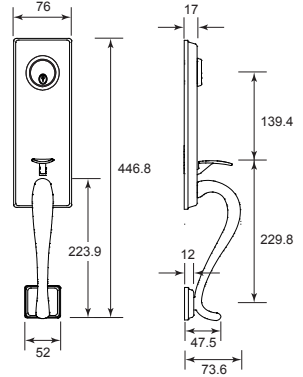

- Application : Residential single and multi-family doors.
- Certifications : ANSI Grade 3.
- Exposed Trim : Handlesets are solid forged brass; wrought brass trim rings.
- Keying : Schlage C Keyway. Locks are keyed 5-pin.
- Door Range : 1 $\frac{1}{8}$ " to 1 $\frac{3}{4}$ " (35mm - 45mm) standard.
- Backset : Universal latch standard, fits either 2 $\frac{5}{8}$ " (60mm) or 2 $\frac{3}{4}$ " (70mm) backsets.
- Warranty : 25 year mechanical warranty.

HM3G7- 619 SN

U/Price: 1362.00

HM3G7- 723 (505) PVD

U/Price: 1620.00

HM3G7- 609 AB **U/Price: 1362.00**

Handleset / Gripset

SPECIFICATIONS:

- Application : Residential single and multi-family doors.
- Certifications : ANSI Grade 3.
- Exposed Trim : Handlesets are solid forged brass; wrought brass trim rings.
- Keying : Schlage C Keyway. Locks are keyed 5-pin.
- Door Range : 1 $\frac{1}{8}$ " to 1 $\frac{1}{4}$ " (35mm - 45mm) standard.
- Backset : Universal latch standard, fits either 2 $\frac{3}{8}$ " (60mm) or 2 $\frac{3}{4}$ " (70mm) backsets.
- Warranty : 25 year mechanical warranty.