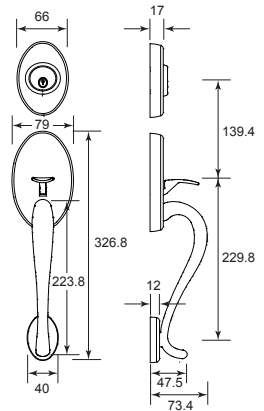

HM1G7- 609 AB

U/Price: 1063.00