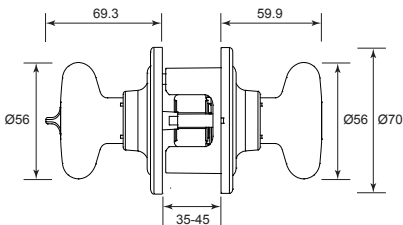

U/Price:
S/N: 187.00
PVD: 242.00
A/B: 211.00

TG230-723 PVD PRIVACY
(also available in 619 & 609 finish)