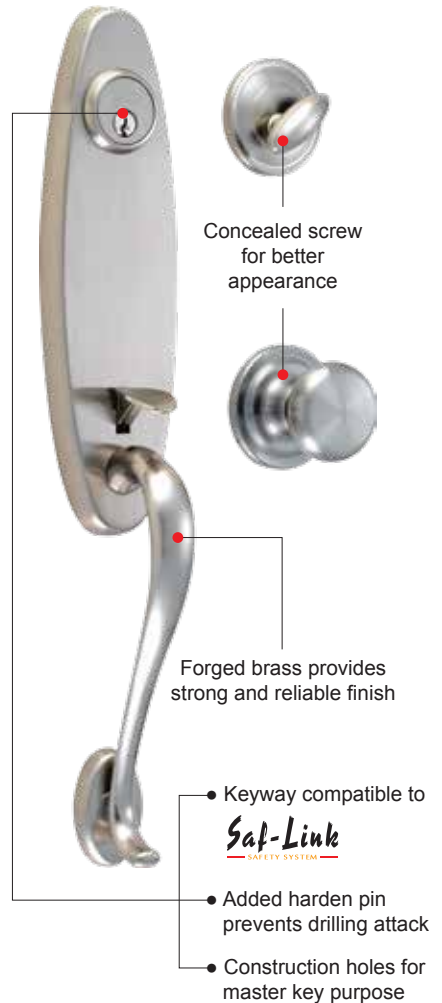

- Forged solid brass full handle
- Solid brass deadbolt with hardened steel rod
- ISO9001 Certified ANSI Grade 3, approved (200,000 cycle tests)
- Provide maximum security and safety
- Applicable for Saf-Link safety & security system

Handleset / Gripset

SPECIFICATIONS:

- Application : Residential single and multi-family doors.
- Certifications : ANSI Grade 3.
- Exposed Trim : Handlesets are solid forged brass; wrought brass trim rings.
- Keying : Schlage C Keyway. Locks are keyed 5-pin.
- Door Range : 1 1/8" to 1 3/4" (35mm - 45mm) standard.
- Backset : Universal latch standard, fits either 2 3/8" (60mm) or 2 3/4" (70mm) backsets.
- Warranty : 25 year mechanical warranty.

- Application : Residential single and multi-family doors.
- Certifications : ANSI Grade 3.
- Exposed Trim : Handlesets are solid forged brass; wrought brass trim rings.
- Keying : Schlage C Keyway. Locks are keyed 5-pin.
- Door Range : 1 $\frac{1}{8}$ " to 1 $\frac{3}{4}$ " (35mm - 45mm) standard.
- Backset : Universal latch standard, fits either 2 $\frac{3}{8}$ " (60mm) or 2 $\frac{3}{4}$ " (70mm) backsets.
- Warranty : 25 year mechanical warranty.