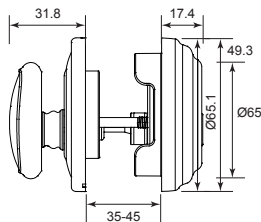

DF117C-723 PVD

U/Price: 242.00