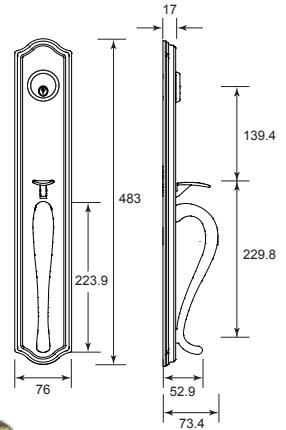

U/Price: 2088.00

HM4G7- 609 AB

U/Price: 1810.00