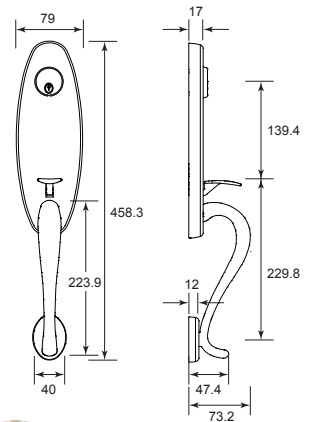

Handleset / Gripset

SPECIFICATIONS:

- Application : Residential single and multi-family doors.
- Certifications : ANSI Grade 3.
- Exposed Trim : Handlesets are solid forged brass; wrought brass trim rings.
- Keying : Schlage C Keyway. Locks are keyed 5-pin.
- Door Range : 1 1/8" to 1 3/4" (35mm - 45mm) standard.
- Backset : Universal latch standard, fits either 2 3/8" (60mm) or 2 3/4" (70mm) backsets.
- Warranty : 25 year mechanical warranty.

- Application : Residential single and multi-family doors.
- Certifications : ANSI Grade 3.
- Exposed Trim : Handlesets are solid forged brass; wrought brass trim rings.
- Keying : Schlage C Keyway. Locks are keyed 5-pin.
- Door Range : 1 $\frac{1}{8}$ " to 1 $\frac{3}{4}$ " (35mm - 45mm) standard.
- Backset : Universal latch standard, fits either 2 $\frac{3}{8}$ " (60mm) or 2 $\frac{3}{4}$ " (70mm) backsets.
- Warranty : 25 year mechanical warranty.

HM2G7- 619 SN

U/Price: 1115.00

HM2G7- 723 (505) PVD

U/Price: 1351.00

HM2G7- 609 AB

U/Price: 1115.00

Handleset / Gripset

SPECIFICATIONS:

- Application : Residential single and multi-family doors.
- Certifications : ANSI Grade 3.
- Exposed Trim : Handlesets are solid forged brass; wrought brass trim rings.
- Keying : Schlage C Keyway. Locks are keyed 5-pin.
- Door Range : 1 $\frac{1}{8}$ " to 1 $\frac{3}{4}$ " (35mm - 45mm) standard.
- Backset : Universal latch standard, fits either 2 $\frac{5}{8}$ " (60mm) or 2 $\frac{3}{4}$ " (70mm) backsets.
- Warranty : 25 year mechanical warranty.