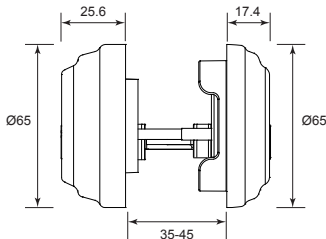

DF118C-723 PVD

U/Price: 289.00