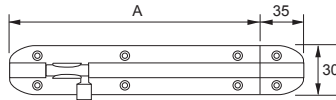

Zinc Alloy Bolt

Code No.	Size (A)	Material	Finish
WL26	6"	Zinc Alloy	A/B, A/C
WL24	4"	Zinc Alloy	A/B, A/C

Sliding Door Handle

Code No.	Size	Material	Finish
CDL127	127mm x 37mm	Steel Stainless Steel SUS 304 Brass	A/B, A/C S/S P/B

Code No.	Size	Material	Finish
CDH115	155mm x 43mm	Steel Brass	A/B, A/C P/B

VECO[®]
ORIGINAL HARDWARES

DOOR HARDWARE

Stainless Steel Bolt

Code No.	Size	Material	Finish
WL32	2"	Stainless Steel SUS 304	P/B, A/B, A/C