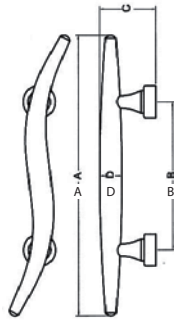

Code No.	Size A B	Material	Finish
LHS11-137	179 137	Zinc Alloy	S/N, P/B

Code No.	Size				Material	Finish
	A	B	C	D		
PHB5W	120	102	38	13	Zinc Alloy	S/N, A/B, A/C, G/B

Pull Handle

Code No.	Size A B	Material	Finish
D3322	137 126	Zinc Alloy	S/N, P/B, A/B, A/C

Code No.	Size	Material	Finish
CHR13	-	Zinc Alloy	S/N, P/B, A/B, A/C

VECO[®]
ORIGINAL HARDWARES

DOOR HARDWARE

Pull Handle

Code No.	Size				Material	Finish
	A	B	C	D		
PHB9A	300	170	50	20	Brass	S/N, A/B
PHB9A	650	400	62	25	Brass	S/N

Zinc Alloy Bolt

Code No.	Size (A)	Material	Finish
WL26	6"	Zinc Alloy	A/B, A/C
WL24	4"	Zinc Alloy	A/B, A/C

Sliding Door Handle

Code No.	Size	Material	Finish
CDL127	127mm x 37mm	Steel Stainless Steel SUS 304 Brass	A/B, A/C S/S P/B

Code No.	Size	Material	Finish
CDH115	155mm x 43mm	Steel Brass	A/B, A/C P/B

VECO[®]
ORIGINAL HARDWARES

DOOR HARDWARE

Stainless Steel Bolt

Code No.	Size	Material	Finish
WL32	2"	Stainless Steel SUS 304	P/B, A/B, A/C