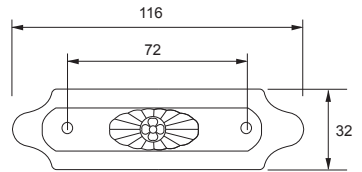

Drawer Pull Handle

Code No.	Size			Material	Finish
	A	B	C		
CP50	38	51	10	Zinc Alloy	S/N, P/B, A/B, A/C

Pull Handle

Code No.	Size		Material	Finish
	A	B		
D1722	156	128	Zinc Alloy	S/N, P/B, A/B, A/C

Pull Handle

Code No.	Size A B	Material	Finish
LHS11-137	179 137	Zinc Alloy	S/N, P/B

Code No.	Size				Material	Finish
	A	B	C	D		
PHB5W	120	102	38	13	Zinc Alloy	S/N, A/B, A/C, G/B

Pull Handle

Code No.	Size A B	Material	Finish
D3322	137 126	Zinc Alloy	S/N, P/B, A/B, A/C

Code No.	Size	Material	Finish
CHR13	-	Zinc Alloy	S/N, P/B, A/B, A/C

VECO[®]
ORIGINAL HARDWARES

DOOR HARDWARE

Pull Handle

Code No.	Size				Material	Finish
	A	B	C	D		
PHB9A	300	170	50	20	Brass	S/N, A/B
PHB9A	650	400	62	25	Brass	S/N

Zinc Alloy Bolt

Code No.	Size (A)	Material	Finish
WL26	6"	Zinc Alloy	A/B, A/C
WL24	4"	Zinc Alloy	A/B, A/C

Sliding Door Handle

Code No.	Size	Material	Finish
CDL127	127mm x 37mm	Steel Stainless Steel SUS 304 Brass	A/B, A/C S/S P/B