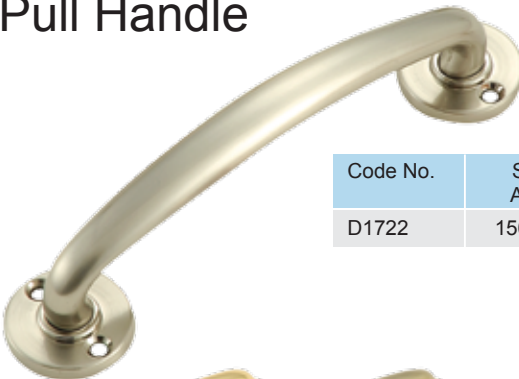

VECO[®]
ORIGINAL HARDWARES

Stainless Steel Door Chain

Code No.	Size	Material	Finish
CS1000	-	Stainless Steel SUS 304 with Stainless Steel Chain	P/B, A/B, A/C

Fastening Latch

Code No.	Size					Material	Finish
	A	B	C	D	E		
CBL75	75	20	50	37	18	Steel	A/B, A/C
CBL100	100	25	70	52	21	Stainless Steel SUS 304	S/S

Drawer Pull Handle

Code No.	Size			Material	Finish
	A	B	C		
CP50	38	51	10	Zinc Alloy	S/N, P/B, A/B, A/C

Pull Handle

Code No.	Size		Material	Finish
	A	B		
D1722	156	128	Zinc Alloy	S/N, P/B, A/B, A/C

Pull Handle

Code No.	Size A B	Material	Finish
LHS11-137	179 137	Zinc Alloy	S/N, P/B

Code No.	Size				Material	Finish
	A	B	C	D		
PHB5W	120	102	38	13	Zinc Alloy	S/N, A/B, A/C, G/B

Pull Handle

Code No.	Size A B	Material	Finish
D3322	137 126	Zinc Alloy	S/N, P/B, A/B, A/C

Code No.	Size	Material	Finish
CHR13	-	Zinc Alloy	S/N, P/B, A/B, A/C

VECO[®]
ORIGINAL HARDWARES

DOOR HARDWARE

Pull Handle

Code No.	Size				Material	Finish
	A	B	C	D		
PHB9A	300	170	50	20	Brass	S/N, A/B
PHB9A	650	400	62	25	Brass	S/N