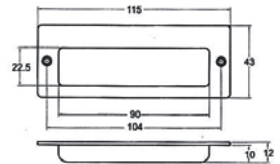

Code No.	Size A B	Material	Finish
LHS11-137	179 137	Zinc Alloy	S/N, P/B

Code No.	Size				Material	Finish
	A	B	C	D		
PHB5W	120	102	38	13	Zinc Alloy	S/N, A/B, A/C, G/B

Pull Handle

Code No.	Size A B	Material	Finish
D3322	137 126	Zinc Alloy	S/N, P/B, A/B, A/C

Code No.	Size	Material	Finish
CHR13	-	Zinc Alloy	S/N, P/B, A/B, A/C

VECO[®]
ORIGINAL HARDWARES

DOOR HARDWARE

Pull Handle

Code No.	Size				Material	Finish
	A	B	C	D		
PHB9A	300	170	50	20	Brass	S/N, A/B
PHB9A	650	400	62	25	Brass	S/N

Zinc Alloy Bolt

Code No.	Size (A)	Material	Finish
WL26	6"	Zinc Alloy	A/B, A/C
WL24	4"	Zinc Alloy	A/B, A/C

Sliding Door Handle

Code No.	Size	Material	Finish
CDL127	127mm x 37mm	Steel Stainless Steel SUS 304 Brass	A/B, A/C S/S P/B

Code No.	Size	Material	Finish
CDH115	155mm x 43mm	Steel Brass	A/B, A/C P/B

VECO[®]
ORIGINAL HARDWARES

DOOR HARDWARE

Stainless Steel Bolt

Code No.	Size	Material	Finish
WL32	2"	Stainless Steel SUS 304	P/B, A/B, A/C