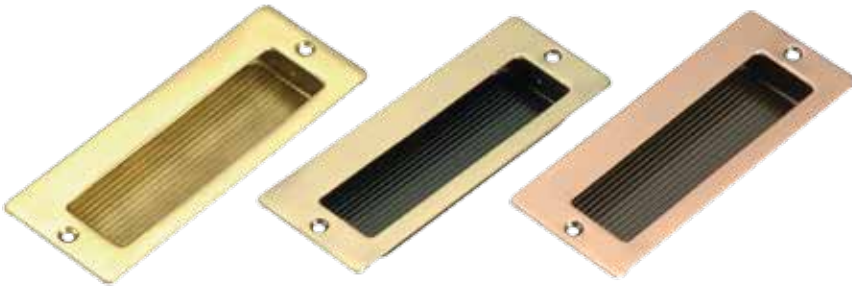

VECO[®]
ORIGINAL HARDWARES

Stainless Steel Door Chain

Code No.	Size	Material	Finish
CS1000	-	Stainless Steel SUS 304 with Stainless Steel Chain	P/B, A/B, A/C

Fastening Latch

Code No.	Size					Material	Finish
	A	B	C	D	E		
CBL75	75	20	50	37	18	Steel	A/B, A/C
CBL100	100	25	70	52	21	Stainless Steel SUS 304	S/S

Code No.	Size	Material	Finish
CHR13	-	Zinc Alloy	S/N, P/B, A/B, A/C

VECO[®]
ORIGINAL HARDWARES

DOOR HARDWARE

Pull Handle

Code No.	Size				Material	Finish
	A	B	C	D		
PHB9A	300	170	50	20	Brass	S/N, A/B
PHB9A	650	400	62	25	Brass	S/N

Zinc Alloy Bolt

Code No.	Size (A)	Material	Finish
WL26	6"	Zinc Alloy	A/B, A/C
WL24	4"	Zinc Alloy	A/B, A/C

Sliding Door Handle

Code No.	Size	Material	Finish
CDL127	127mm x 37mm	Steel Stainless Steel SUS 304 Brass	A/B, A/C S/S P/B

Code No.	Size	Material	Finish
CDH115	155mm x 43mm	Steel Brass	A/B, A/C P/B

VECO[®]
ORIGINAL HARDWARES

DOOR HARDWARE

Stainless Steel Bolt

Code No.	Size	Material	Finish
WL32	2"	Stainless Steel SUS 304	P/B, A/B, A/C