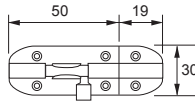

Zinc Alloy Bolt

Code No.	Size (A)	Material	Finish
WL26	6"	Zinc Alloy	A/B, A/C
WL24	4"	Zinc Alloy	A/B, A/C

Sliding Door Handle

Code No.	Size	Material	Finish
CDL127	127mm x 37mm	Steel Stainless Steel SUS 304 Brass	A/B, A/C S/S P/B

Code No.	Size	Material	Finish
CDH115	155mm x 43mm	Steel Brass	A/B, A/C P/B

VECO[®]
ORIGINAL HARDWARES

DOOR HARDWARE

Stainless Steel Bolt

Code No.	Size	Material	Finish
WL32	2"	Stainless Steel SUS 304	P/B, A/B, A/C

Code No.	Size (A)	Material	Finish
WL310	10"	Stainless Steel SUS 304	A/C
WL36	6"	Stainless Steel SUS 304	A/C

Fanlight Catch

Code No.	Size	Material	Finish
WLS42	-	Zinc Alloy	S/N, P/B, A/B, A/C

Window Hook

Code No.	Size (A)	Material	Finish
PWZ1	4"	Zinc Alloy	S/N, P/B, A/B, A/C