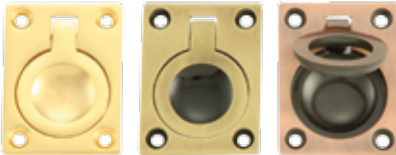

VECO[®]
ORIGINAL HARDWARES

Stainless Steel Door Chain

Code No.	Size	Material	Finish
CS1000	-	Stainless Steel SUS 304 with Stainless Steel Chain	P/B, A/B, A/C

Fastening Latch

Code No.	Size					Material	Finish
	A	B	C	D	E		
CBL75	75	20	50	37	18	Steel	A/B, A/C
CBL100	100	25	70	52	21	Stainless Steel SUS 304	S/S

Drawer Pull Handle

Code No.	Size			Material	Finish
	A	B	C		
CP50	38	51	10	Zinc Alloy	S/N, P/B, A/B, A/C

Pull Handle

Code No.	Size		Material	Finish
	A	B		
D1722	156	128	Zinc Alloy	S/N, P/B, A/B, A/C

Pull Handle

Code No.	Size A B	Material	Finish
LHS11-137	179 137	Zinc Alloy	S/N, P/B

Code No.	Size				Material	Finish
	A	B	C	D		
PHB5W	120	102	38	13	Zinc Alloy	S/N, A/B, A/C, G/B

Pull Handle

Code No.	Size A B	Material	Finish
D3322	137 126	Zinc Alloy	S/N, P/B, A/B, A/C

Code No.	Size	Material	Finish
CHR13	-	Zinc Alloy	S/N, P/B, A/B, A/C

VECO[®]
ORIGINAL HARDWARES

DOOR HARDWARE

Pull Handle

Code No.	Size				Material	Finish
	A	B	C	D		
PHB9A	300	170	50	20	Brass	S/N, A/B
PHB9A	650	400	62	25	Brass	S/N