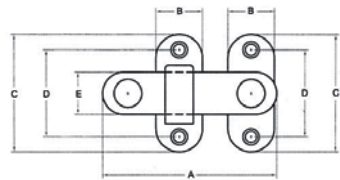

VECO[®]
ORIGINAL HARDWARES

Stainless Steel Door Chain

Code No.	Size	Material	Finish
CS1000	-	Stainless Steel SUS 304 with Stainless Steel Chain	P/B, A/B, A/C

Fastening Latch

Code No.	Size					Material	Finish
	A	B	C	D	E		
CBL75	75	20	50	37	18	Steel	A/B, A/C
CBL100	100	25	70	52	21	Stainless Steel SUS 304	S/S

Drawer Pull Handle

Code No.	Size			Material	Finish
	A	B	C		
CP50	38	51	10	Zinc Alloy	S/N, P/B, A/B, A/C

Pull Handle

Code No.	Size		Material	Finish
	A	B		
D1722	156	128	Zinc Alloy	S/N, P/B, A/B, A/C

Pull Handle

Code No.	Size A B	Material	Finish
LHS11-137	179 137	Zinc Alloy	S/N, P/B

Code No.	Size				Material	Finish
	A	B	C	D		
PHB5W	120	102	38	13	Zinc Alloy	S/N, A/B, A/C, G/B

Pull Handle

Code No.	Size A B	Material	Finish
D3322	137 126	Zinc Alloy	S/N, P/B, A/B, A/C

Zinc Alloy Bolt

Code No.	Size (A)	Material	Finish
WL26	6"	Zinc Alloy	A/B, A/C
WL24	4"	Zinc Alloy	A/B, A/C

Sliding Door Handle

Code No.	Size	Material	Finish
CDL127	127mm x 37mm	Steel Stainless Steel SUS 304 Brass	A/B, A/C S/S P/B