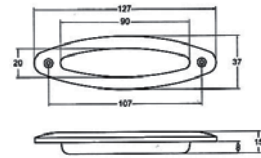

Code No.	Size A B	Material	Finish
LHS11-137	179 137	Zinc Alloy	S/N, P/B

Code No.	Size				Material	Finish
	A	B	C	D		
PHB5W	120	102	38	13	Zinc Alloy	S/N, A/B, A/C, G/B

Pull Handle

Code No.	Size A B	Material	Finish
D3322	137 126	Zinc Alloy	S/N, P/B, A/B, A/C

Code No.	Size	Material	Finish
CHR13	-	Zinc Alloy	S/N, P/B, A/B, A/C

VECO[®]
ORIGINAL HARDWARES

DOOR HARDWARE

Pull Handle

Code No.	Size				Material	Finish
	A	B	C	D		
PHB9A	300	170	50	20	Brass	S/N, A/B
PHB9A	650	400	62	25	Brass	S/N

Zinc Alloy Bolt

Code No.	Size (A)	Material	Finish
WL26	6"	Zinc Alloy	A/B, A/C
WL24	4"	Zinc Alloy	A/B, A/C

Sliding Door Handle

Code No.	Size	Material	Finish
CDL127	127mm x 37mm	Steel Stainless Steel SUS 304 Brass	A/B, A/C S/S P/B

Code No.	Size	Material	Finish
CDH115	155mm x 43mm	Steel Brass	A/B, A/C P/B

VECO[®]
ORIGINAL HARDWARES

DOOR HARDWARE

Stainless Steel Bolt

Code No.	Size	Material	Finish
WL32	2"	Stainless Steel SUS 304	P/B, A/B, A/C