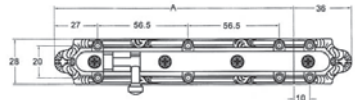

VECO[®]
ORIGINAL HARDWARES

Stainless Steel Door Chain

Code No.	Size	Material	Finish
CS1000	-	Stainless Steel SUS 304 with Stainless Steel Chain	P/B, A/B, A/C

Fastening Latch

Code No.	Size					Material	Finish
	A	B	C	D	E		
CBL75	75	20	50	37	18	Steel	A/B, A/C
CBL100	100	25	70	52	21	Stainless Steel SUS 304	S/S

Code No.	Size	Material	Finish
CHR13	-	Zinc Alloy	S/N, P/B, A/B, A/C

VECO[®]
ORIGINAL HARDWARES

DOOR HARDWARE

Pull Handle

Code No.	Size				Material	Finish
	A	B	C	D		
PHB9A	300	170	50	20	Brass	S/N, A/B
PHB9A	650	400	62	25	Brass	S/N

Zinc Alloy Bolt

Code No.	Size (A)	Material	Finish
WL26	6"	Zinc Alloy	A/B, A/C
WL24	4"	Zinc Alloy	A/B, A/C

Sliding Door Handle

Code No.	Size	Material	Finish
CDL127	127mm x 37mm	Steel Stainless Steel SUS 304 Brass	A/B, A/C S/S P/B