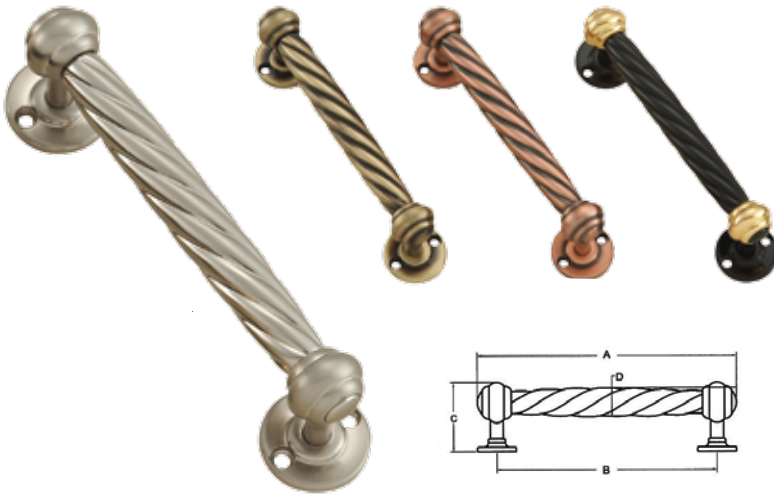

VECO[®]
ORIGINAL HARDWARES

Stainless Steel Door Chain

Code No.	Size	Material	Finish
CS1000	-	Stainless Steel SUS 304 with Stainless Steel Chain	P/B, A/B, A/C

Fastening Latch

Code No.	Size					Material	Finish
	A	B	C	D	E		
CBL75	75	20	50	37	18	Steel	A/B, A/C
CBL100	100	25	70	52	21	Stainless Steel SUS 304	S/S

Drawer Pull Handle

Code No.	Size			Material	Finish
	A	B	C		
CP50	38	51	10	Zinc Alloy	S/N, P/B, A/B, A/C

Pull Handle

Code No.	Size		Material	Finish
	A	B		
D1722	156	128	Zinc Alloy	S/N, P/B, A/B, A/C

Pull Handle

Code No.	Size A B	Material	Finish
LHS11-137	179 137	Zinc Alloy	S/N, P/B

Code No.	Size				Material	Finish
	A	B	C	D		
PHB5W	120	102	38	13	Zinc Alloy	S/N, A/B, A/C, G/B

Pull Handle

Code No.	Size A B	Material	Finish
D3322	137 126	Zinc Alloy	S/N, P/B, A/B, A/C

Code No.	Size	Material	Finish
CHR13	-	Zinc Alloy	S/N, P/B, A/B, A/C

VECO[®]
ORIGINAL HARDWARES

DOOR HARDWARE

Pull Handle

Code No.	Size				Material	Finish
	A	B	C	D		
PHB9A	300	170	50	20	Brass	S/N, A/B
PHB9A	650	400	62	25	Brass	S/N