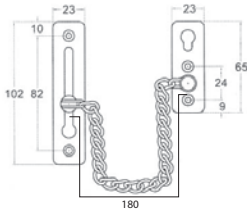

VECO[®]
ORIGINAL HARDWARES

Stainless Steel Door Chain

Code No.	Size	Material	Finish
CS1000	-	Stainless Steel SUS 304 with Stainless Steel Chain	P/B, A/B, A/C

Fastening Latch

Code No.	Size					Material	Finish
	A	B	C	D	E		
CBL75	75	20	50	37	18	Steel	A/B, A/C
CBL100	100	25	70	52	21	Stainless Steel SUS 304	S/S

Drawer Pull Handle

Code No.	Size			Material	Finish
	A	B	C		
CP50	38	51	10	Zinc Alloy	S/N, P/B, A/B, A/C

Pull Handle

Code No.	Size		Material	Finish
	A	B		
D1722	156	128	Zinc Alloy	S/N, P/B, A/B, A/C

Pull Handle

Zinc Alloy Bolt

Code No.	Size (A)	Material	Finish
WL26	6"	Zinc Alloy	A/B, A/C
WL24	4"	Zinc Alloy	A/B, A/C

Sliding Door Handle

Code No.	Size	Material	Finish
CDL127	127mm x 37mm	Steel Stainless Steel SUS 304 Brass	A/B, A/C S/S P/B

Code No.	Size	Material	Finish
CDH115	155mm x 43mm	Steel Brass	A/B, A/C P/B

VECO[®]
ORIGINAL HARDWARES

DOOR HARDWARE

Stainless Steel Bolt

Code No.	Size	Material	Finish
WL32	2"	Stainless Steel SUS 304	P/B, A/B, A/C