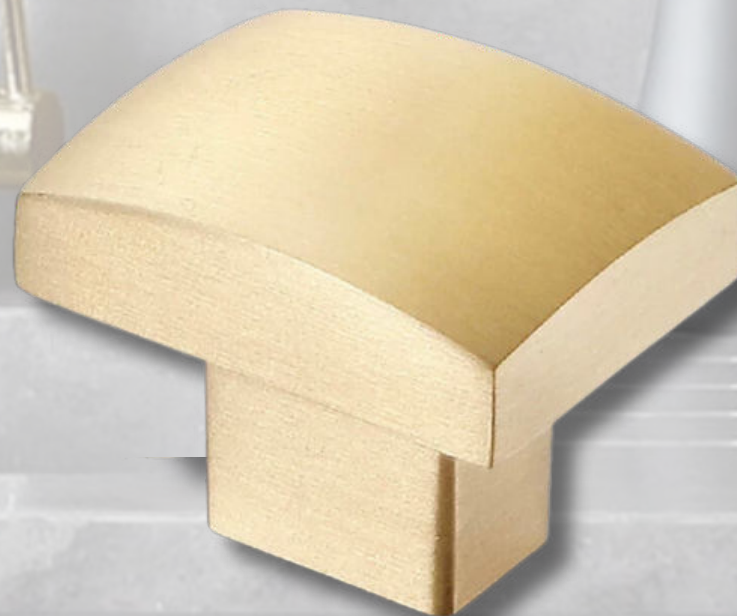

MOBILE

Cabinet Handle

Diameter : 30mm

Height : 23mm