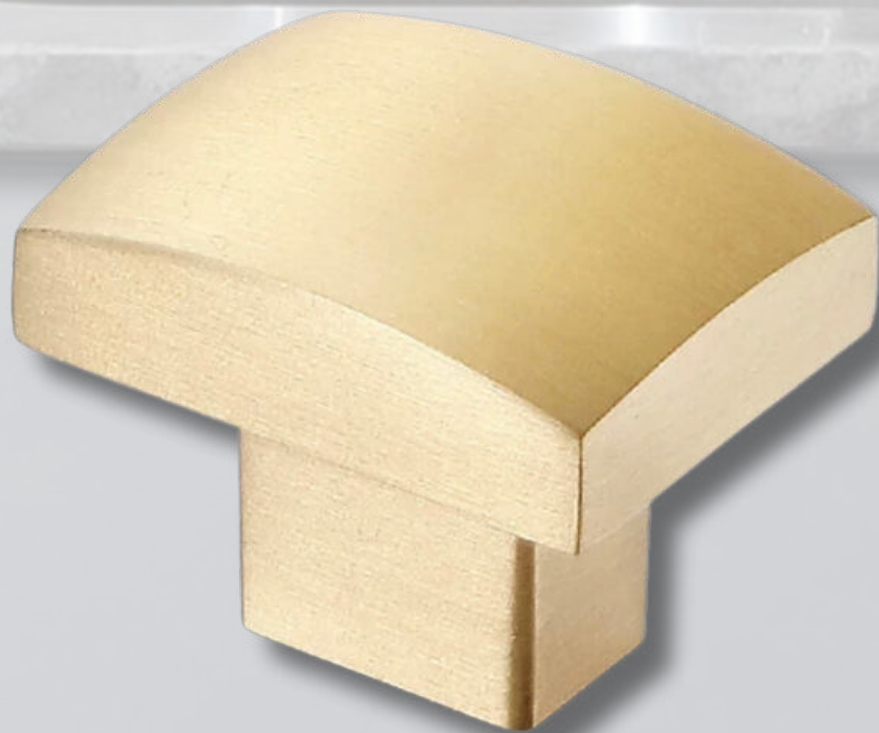

MOBILE

Cabinet Handle

Diameter : 30mm

Height : 23mm