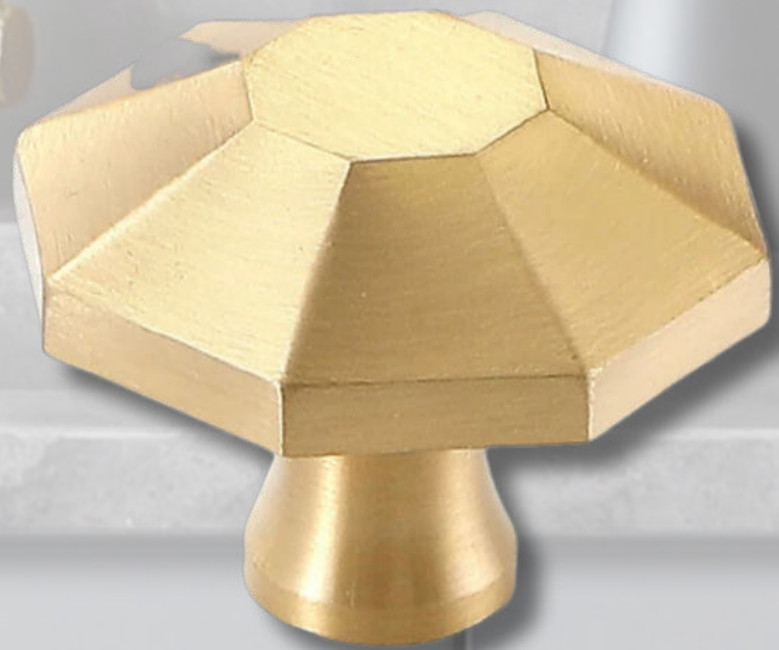

# MOBILE

Cabinet Handle

Diameter : 30mm

Height : 35mm

[www.locksplanet.com](http://www.locksplanet.com)

# MOBILE

Cabinet Handle

Diameter : 32mm

Height : 25mm

[www.locksplanet.com](http://www.locksplanet.com)