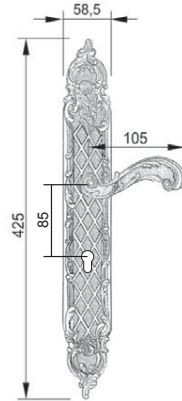

Solid Brass Lever Handle On Plate

Solid Brass Lever Handle On Plate

MESTRE[®]

Made in Spain

LUXURY MATCHING SERIES

Solid Brass Lever Handle On Plate

Solid Brass Lever Handle On Plate

Solid Brass Euro Profile Cylinder Hole Pull Handle

Solid Brass Pull Handle

Solid Brass Pull Handle

Solid Brass Lever Handle On Plate

Solid Brass Lever Handle On Plate

Solid Brass Lever Handle On Plate

Solid Brass Lever Handle On Plate

Solid Brass Door Knocker