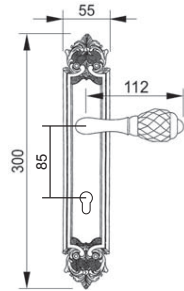

Solid Brass Lever Handle On Plate

Solid Brass Lever Handle On Plate

Solid Brass Lever Handle On Plate

MESTRE[®]

Made in Spain

EXCLUSIVE SERIES

American Mortise Handleset

American Mortise Handleset

Solid Brass Lever Handle On Plate

Solid Brass Lever Handle On Plate

MESTRE[®]

Made in Spain

LUXURY MATCHING SERIES

Solid Brass Lever Handle On Plate

Solid Brass Lever Handle On Plate

Solid Brass Euro Profile Cylinder Hole Pull Handle

Solid Brass Pull Handle

Solid Brass Pull Handle

Solid Brass Lever Handle On Plate

Solid Brass Lever Handle On Plate

Solid Brass Lever Handle On Plate

Solid Brass Lever Handle On Plate

Solid Brass Door Knocker