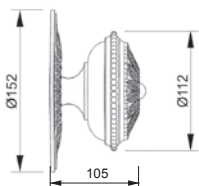

Solid Brass Door Knocker

Solid Brass Door Knob / Brass Escutcheon

3619SN