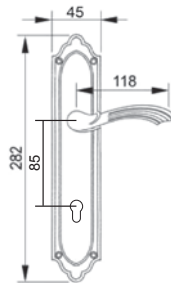

Solid Brass Lever Handle On Plate

Solid Brass Lever Handle On Plate

MESTRE[®]

Made in Spain

LUXURY MATCHING SERIES

Solid Brass Lever Handle On Plate

Solid Brass Lever Handle On Plate

Solid Brass Euro Profile Cylinder Hole Pull Handle

Solid Brass Pull Handle

Solid Brass Pull Handle

Solid Brass Lever Handle On Plate

Solid Brass Lever Handle On Plate

Solid Brass Lever Handle On Plate

Solid Brass Lever Handle On Plate

Solid Brass Door Knocker