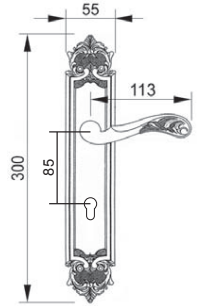

Solid Brass Lever Handle On Plate

Solid Brass Lever Handle On Plate

Solid Brass Lever Handle On Plate

MESTRE[®]

Made in Spain

EXCLUSIVE SERIES

American Mortise Handleset

American Mortise Handleset

Solid Brass Lever Handle On Plate

Solid Brass Lever Handle On Plate

MESTRE[®]

Made in Spain

LUXURY MATCHING SERIES

Solid Brass Lever Handle On Plate

Solid Brass Lever Handle On Plate

Solid Brass Euro Profile Cylinder Hole Pull Handle

Solid Brass Pull Handle

Solid Brass Pull Handle

Solid Brass Lever Handle On Plate

Solid Brass Lever Handle On Plate

Solid Brass Lever Handle On Plate

Solid Brass Lever Handle On Plate

Solid Brass Door Knocker