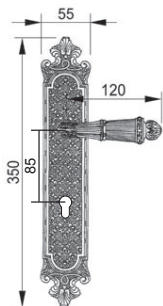

Solid Brass Lever Handle On Plate

Solid Brass Lever Handle On Plate

Solid Brass Lever Handle On Plate

MESTRE[®]

Made in Spain

EXCLUSIVE SERIES

American Mortise Handleset

American Mortise Handleset

Solid Brass Lever Handle On Plate

Solid Brass Lever Handle On Plate

MESTRE[®]

Made in Spain

LUXURY MATCHING SERIES

Solid Brass Lever Handle On Plate

Solid Brass Lever Handle On Plate

Solid Brass Euro Profile Cylinder Hole Pull Handle

Solid Brass Pull Handle

Solid Brass Pull Handle

Solid Brass Lever Handle On Plate

Solid Brass Lever Handle On Plate

Solid Brass Lever Handle On Plate

Solid Brass Lever Handle On Plate

Solid Brass Door Knocker