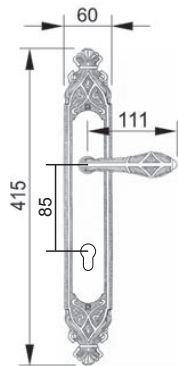

Solid Brass Lever Handle On Plate

Solid Brass Lever Handle On Plate

Solid Brass Lever Handle On Plate

MESTRE[®]

Made in Spain

EXCLUSIVE SERIES

American Mortise Handleset

American Mortise Handleset

Solid Brass Lever Handle On Plate

Solid Brass Lever Handle On Plate

MESTRE[®]

Made in Spain

LUXURY MATCHING SERIES

Solid Brass Lever Handle On Plate

Solid Brass Lever Handle On Plate

Solid Brass Euro Profile Cylinder Hole Pull Handle

Solid Brass Pull Handle

Solid Brass Pull Handle

Solid Brass Lever Handle On Plate

Solid Brass Lever Handle On Plate

Solid Brass Lever Handle On Plate

Solid Brass Lever Handle On Plate

Solid Brass Door Knocker