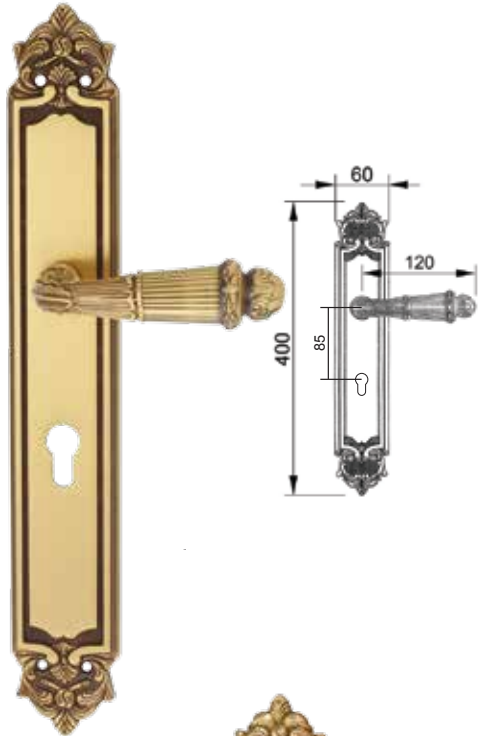

Solid Brass Lever Handle On Plate

Solid Brass Lever Handle On Plate

Solid Brass Lever Handle On Plate

MESTRE[®]

Made in Spain

EXCLUSIVE SERIES

American Mortise Handleset

American Mortise Handleset

Solid Brass Lever Handle On Plate

Solid Brass Lever Handle On Plate

MESTRE[®]

Made in Spain

LUXURY MATCHING SERIES

Solid Brass Lever Handle On Plate

Solid Brass Lever Handle On Plate

Solid Brass Euro Profile Cylinder Hole Pull Handle

Solid Brass Pull Handle

Solid Brass Pull Handle

Solid Brass Lever Handle On Plate

Solid Brass Lever Handle On Plate

Solid Brass Lever Handle On Plate

Solid Brass Lever Handle On Plate

Solid Brass Door Knocker