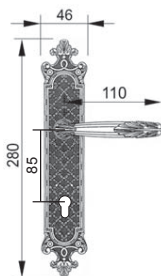

Solid Brass Lever Handle On Plate

Solid Brass Lever Handle On Plate

Solid Brass Lever Handle On Plate

MESTRE[®]

Made in Spain

EXCLUSIVE SERIES

American Mortise Handleset

American Mortise Handleset

Solid Brass Lever Handle On Plate

Solid Brass Lever Handle On Plate

MESTRE[®]

Made in Spain

LUXURY MATCHING SERIES

Solid Brass Lever Handle On Plate

Solid Brass Lever Handle On Plate

Solid Brass Euro Profile Cylinder Hole Pull Handle

Solid Brass Pull Handle

Solid Brass Pull Handle

Solid Brass Lever Handle On Plate

Solid Brass Lever Handle On Plate

Solid Brass Lever Handle On Plate

Solid Brass Lever Handle On Plate

Solid Brass Door Knocker