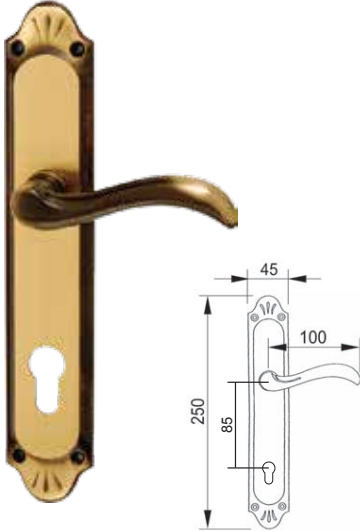

Solid Brass Lever Handle On Plate

Solid Brass Lever Handle On Plate

Solid Brass Lever Handle On Plate

MESTRE[®]

Made in Spain

EXCLUSIVE SERIES

American Mortise Handleset

American Mortise Handleset

Solid Brass Lever Handle On Plate

Solid Brass Lever Handle On Plate

MESTRE[®]

Made in Spain

LUXURY MATCHING SERIES

Solid Brass Lever Handle On Plate

Solid Brass Lever Handle On Plate

Solid Brass Euro Profile Cylinder Hole Pull Handle

Solid Brass Pull Handle

Solid Brass Pull Handle

Solid Brass Lever Handle On Plate

Solid Brass Lever Handle On Plate

Solid Brass Lever Handle On Plate

Solid Brass Lever Handle On Plate

Solid Brass Door Knocker

Solid Brass Door Knob / Brass Escutcheon

860 / 861 / BO
Gold Plated

3619SN

3619BO

3619LA

ADVANTAGES

Combining a modern production machinery using the latest technology and the manual work of our master craftsman