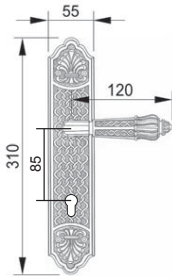

Solid Brass Lever Handle On Plate

Solid Brass Lever Handle On Plate

Solid Brass Lever Handle On Plate

MESTRE[®]

Made in Spain

EXCLUSIVE SERIES

American Mortise Handleset

American Mortise Handleset

Solid Brass Lever Handle On Plate

Solid Brass Lever Handle On Plate

MESTRE[®]

Made in Spain

LUXURY MATCHING SERIES

Solid Brass Lever Handle On Plate

Solid Brass Lever Handle On Plate

Solid Brass Euro Profile Cylinder Hole Pull Handle

Solid Brass Pull Handle

Solid Brass Pull Handle

Solid Brass Lever Handle On Plate

Solid Brass Lever Handle On Plate

Solid Brass Lever Handle On Plate

Solid Brass Lever Handle On Plate

Solid Brass Door Knocker