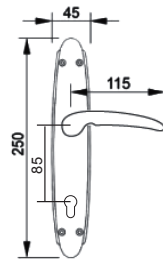

Solid Brass Lever Handle On Plate

Solid Brass Lever Handle On Plate

MESTRE[®]

Made in Spain

LUXURY MATCHING SERIES

Solid Brass Lever Handle On Plate

Solid Brass Lever Handle On Plate

Solid Brass Euro Profile Cylinder Hole Pull Handle

Solid Brass Pull Handle

Solid Brass Pull Handle

Solid Brass Lever Handle On Plate

Solid Brass Lever Handle On Plate

Solid Brass Lever Handle On Plate

Solid Brass Lever Handle On Plate

Solid Brass Door Knocker