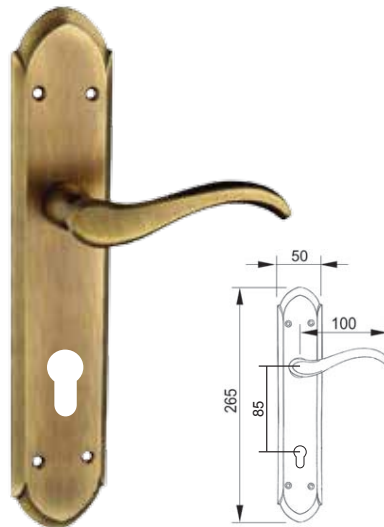

Solid Brass Lever Handle On Plate

Solid Brass Lever Handle On Plate

Solid Brass Lever Handle On Plate

MESTRE[®]

Made in Spain

EXCLUSIVE SERIES

American Mortise Handleset

American Mortise Handleset

Solid Brass Lever Handle On Plate

Solid Brass Lever Handle On Plate

MESTRE[®]

Made in Spain

LUXURY MATCHING SERIES

Solid Brass Lever Handle On Plate

Solid Brass Lever Handle On Plate

Solid Brass Euro Profile Cylinder Hole Pull Handle

Solid Brass Pull Handle

Solid Brass Pull Handle

Solid Brass Lever Handle On Plate

Solid Brass Lever Handle On Plate

Solid Brass Lever Handle On Plate

Solid Brass Lever Handle On Plate

Solid Brass Door Knocker