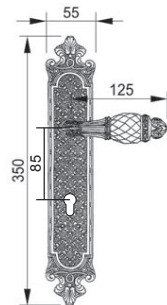

Solid Brass Lever Handle On Plate

Solid Brass Lever Handle On Plate

Solid Brass Lever Handle On Plate

MESTRE[®]

Made in Spain

EXCLUSIVE SERIES

American Mortise Handleset

American Mortise Handleset

Solid Brass Lever Handle On Plate

Solid Brass Lever Handle On Plate

MESTRE[®]

Made in Spain

LUXURY MATCHING SERIES

Solid Brass Lever Handle On Plate

Solid Brass Lever Handle On Plate

Solid Brass Euro Profile Cylinder Hole Pull Handle

Solid Brass Pull Handle

Solid Brass Pull Handle

Solid Brass Lever Handle On Plate

Solid Brass Lever Handle On Plate

Solid Brass Lever Handle On Plate

Solid Brass Lever Handle On Plate

Solid Brass Door Knocker