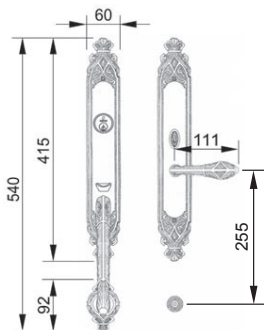

Solid Brass Lever Handle On Plate

Solid Brass Lever Handle On Plate

Solid Brass Lever Handle On Plate

MESTRE[®]

Made in Spain

EXCLUSIVE SERIES

American Mortise Handleset

American Mortise Handleset

Solid Brass Lever Handle On Plate

Solid Brass Lever Handle On Plate

MESTRE[®]

Made in Spain

LUXURY MATCHING SERIES

Solid Brass Lever Handle On Plate

Solid Brass Lever Handle On Plate

Solid Brass Euro Profile Cylinder Hole Pull Handle

Solid Brass Pull Handle

Solid Brass Pull Handle

Solid Brass Lever Handle On Plate

Solid Brass Lever Handle On Plate

Solid Brass Lever Handle On Plate

Solid Brass Lever Handle On Plate

Solid Brass Door Knocker