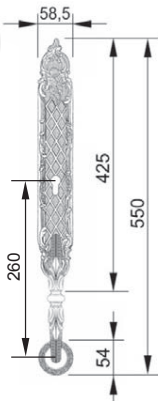

Solid Brass Lever Handle On Plate

Solid Brass Lever Handle On Plate

Solid Brass Lever Handle On Plate

MESTRE[®]

Made in Spain

EXCLUSIVE SERIES

American Mortise Handleset

American Mortise Handleset

Solid Brass Lever Handle On Plate

Solid Brass Lever Handle On Plate

MESTRE[®]

Made in Spain

LUXURY MATCHING SERIES

Solid Brass Lever Handle On Plate

Solid Brass Lever Handle On Plate

Solid Brass Euro Profile Cylinder Hole Pull Handle

Solid Brass Pull Handle

Solid Brass Pull Handle

Solid Brass Lever Handle On Plate

Solid Brass Lever Handle On Plate

Solid Brass Lever Handle On Plate

Solid Brass Lever Handle On Plate

Solid Brass Door Knocker