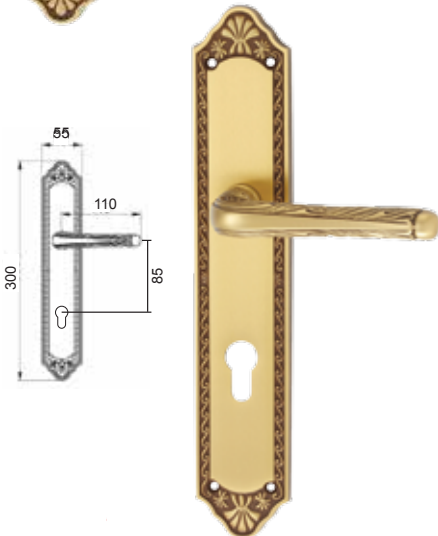

Solid Brass Lever Handle On Plate

Solid Brass Lever Handle On Plate

Solid Brass Lever Handle On Plate

MESTRE[®]

Made in Spain

EXCLUSIVE SERIES

American Mortise Handleset

American Mortise Handleset

Solid Brass Lever Handle On Plate

Solid Brass Lever Handle On Plate

MESTRE[®]

Made in Spain

LUXURY MATCHING SERIES

Solid Brass Lever Handle On Plate

Solid Brass Lever Handle On Plate

Solid Brass Euro Profile Cylinder Hole Pull Handle

Solid Brass Pull Handle

Solid Brass Pull Handle

Solid Brass Lever Handle On Plate

Solid Brass Lever Handle On Plate

Solid Brass Lever Handle On Plate

Solid Brass Lever Handle On Plate

Solid Brass Door Knocker