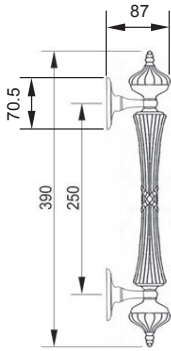

Solid Brass Lever Handle On Plate

Solid Brass Lever Handle On Plate

MESTRE[®]

Made in Spain

LUXURY MATCHING SERIES

Solid Brass Lever Handle On Plate

Solid Brass Lever Handle On Plate

Solid Brass Euro Profile Cylinder Hole Pull Handle

Solid Brass Pull Handle

Solid Brass Pull Handle

Solid Brass Lever Handle On Plate

Solid Brass Lever Handle On Plate

Solid Brass Lever Handle On Plate

Solid Brass Lever Handle On Plate

Solid Brass Door Knocker