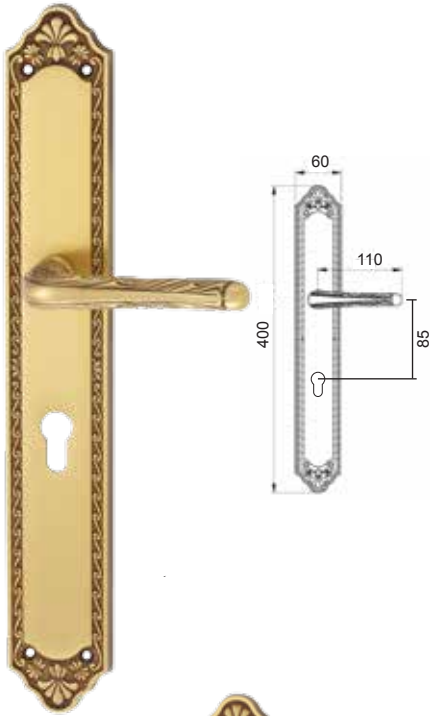

Solid Brass Lever Handle On Plate

Solid Brass Lever Handle On Plate

Solid Brass Lever Handle On Plate

MESTRE[®]

Made in Spain

EXCLUSIVE SERIES

American Mortise Handleset

American Mortise Handleset

Solid Brass Lever Handle On Plate

Solid Brass Lever Handle On Plate

MESTRE[®]

Made in Spain

LUXURY MATCHING SERIES

Solid Brass Lever Handle On Plate

Solid Brass Lever Handle On Plate

Solid Brass Euro Profile Cylinder Hole Pull Handle

Solid Brass Pull Handle

Solid Brass Pull Handle

Solid Brass Lever Handle On Plate

Solid Brass Lever Handle On Plate

Solid Brass Lever Handle On Plate

Solid Brass Lever Handle On Plate

Solid Brass Door Knocker