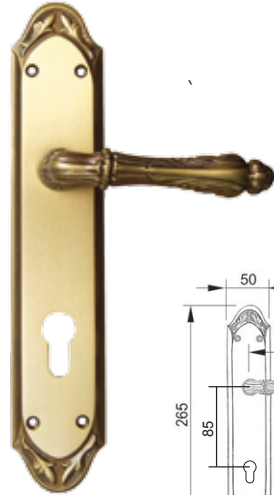

Solid Brass Lever Handle On Plate

Solid Brass Lever Handle On Plate

Solid Brass Lever Handle On Plate

MESTRE[®]

Made in Spain

EXCLUSIVE SERIES

American Mortise Handleset

American Mortise Handleset

Solid Brass Lever Handle On Plate

Solid Brass Lever Handle On Plate

MESTRE[®]

Made in Spain

LUXURY MATCHING SERIES

Solid Brass Lever Handle On Plate

Solid Brass Lever Handle On Plate

Solid Brass Euro Profile Cylinder Hole Pull Handle

Solid Brass Pull Handle

Solid Brass Pull Handle

Solid Brass Lever Handle On Plate

Solid Brass Lever Handle On Plate

Solid Brass Lever Handle On Plate

Solid Brass Lever Handle On Plate

Solid Brass Door Knocker

Solid Brass Door Knob / Brass Escutcheon

860 / 861 / BO
Gold Plated

3619SN

3619BO

3619LA

ADVANTAGES

Combining a modern production machinery using the latest technology and the manual work of our master craftsman