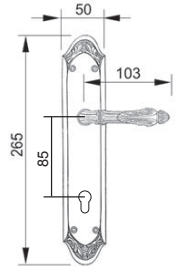

Solid Brass Lever Handle On Plate

Solid Brass Lever Handle On Plate

MESTRE[®]

Made in Spain

LUXURY MATCHING SERIES

Solid Brass Lever Handle On Plate

Solid Brass Lever Handle On Plate

Solid Brass Euro Profile Cylinder Hole Pull Handle

Solid Brass Pull Handle

Solid Brass Pull Handle

Solid Brass Lever Handle On Plate

Solid Brass Lever Handle On Plate

Solid Brass Lever Handle On Plate

Solid Brass Lever Handle On Plate

Solid Brass Door Knocker