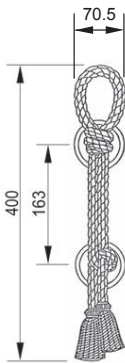

Solid Brass Lever Handle On Plate

Solid Brass Lever Handle On Plate

Solid Brass Lever Handle On Plate

MESTRE[®]

Made in Spain

EXCLUSIVE SERIES

American Mortise Handleset

American Mortise Handleset

Solid Brass Lever Handle On Plate

Solid Brass Lever Handle On Plate

MESTRE[®]

Made in Spain

LUXURY MATCHING SERIES

Solid Brass Lever Handle On Plate

Solid Brass Lever Handle On Plate

Solid Brass Euro Profile Cylinder Hole Pull Handle

Solid Brass Pull Handle

Solid Brass Pull Handle

Solid Brass Lever Handle On Plate

Solid Brass Lever Handle On Plate

Solid Brass Lever Handle On Plate

Solid Brass Lever Handle On Plate

Solid Brass Door Knocker