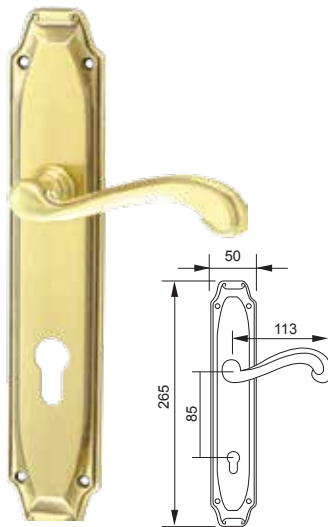

Solid Brass Lever Handle On Plate

Solid Brass Lever Handle On Plate

Solid Brass Lever Handle On Plate

MESTRE[®]

Made in Spain

EXCLUSIVE SERIES

American Mortise Handleset

American Mortise Handleset

Solid Brass Lever Handle On Plate

Solid Brass Lever Handle On Plate

MESTRE[®]

Made in Spain

LUXURY MATCHING SERIES

Solid Brass Lever Handle On Plate

Solid Brass Lever Handle On Plate

Solid Brass Euro Profile Cylinder Hole Pull Handle

Solid Brass Pull Handle

Solid Brass Pull Handle

Solid Brass Lever Handle On Plate

Solid Brass Lever Handle On Plate

Solid Brass Lever Handle On Plate

Solid Brass Lever Handle On Plate

Solid Brass Door Knocker

Solid Brass Door Knob / Brass Escutcheon

860 / 861 / BO
Gold Plated

3619SN

3619BO

3619LA

ADVANTAGES

Combining a modern production machinery using the latest technology and the manual work of our master craftsman