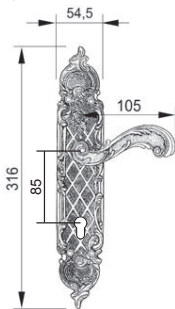

Solid Brass Lever Handle On Plate

Solid Brass Lever Handle On Plate

Solid Brass Lever Handle On Plate

MESTRE[®]

Made in Spain

EXCLUSIVE SERIES

American Mortise Handleset

American Mortise Handleset

Solid Brass Lever Handle On Plate

Solid Brass Lever Handle On Plate

MESTRE[®]

Made in Spain

LUXURY MATCHING SERIES

Solid Brass Lever Handle On Plate

Solid Brass Lever Handle On Plate

Solid Brass Euro Profile Cylinder Hole Pull Handle

Solid Brass Pull Handle

Solid Brass Pull Handle

Solid Brass Lever Handle On Plate

Solid Brass Lever Handle On Plate

Solid Brass Lever Handle On Plate

Solid Brass Lever Handle On Plate

Solid Brass Door Knocker