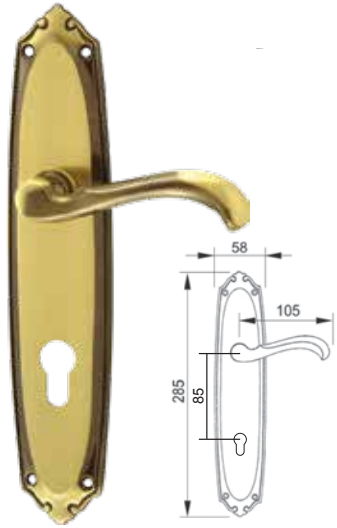

Solid Brass Lever Handle On Plate

Solid Brass Lever Handle On Plate

Solid Brass Lever Handle On Plate

MESTRE[®]

Made in Spain

EXCLUSIVE SERIES

American Mortise Handleset

American Mortise Handleset

Solid Brass Lever Handle On Plate

Solid Brass Lever Handle On Plate

MESTRE[®]

Made in Spain

LUXURY MATCHING SERIES

Solid Brass Lever Handle On Plate

Solid Brass Lever Handle On Plate

Solid Brass Euro Profile Cylinder Hole Pull Handle

Solid Brass Pull Handle

Solid Brass Pull Handle

Solid Brass Lever Handle On Plate

Solid Brass Lever Handle On Plate

Solid Brass Lever Handle On Plate

Solid Brass Lever Handle On Plate

Solid Brass Door Knocker

Solid Brass Door Knob / Brass Escutcheon

860 / 861 / BO
Gold Plated

3619SN

3619BO

3619LA

ADVANTAGES

Combining a modern production machinery using the latest technology and the manual work of our master craftsman