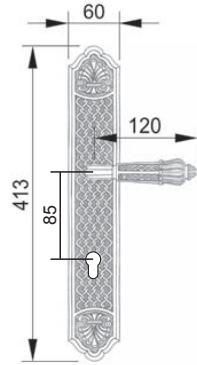

Solid Brass Lever Handle On Plate

Solid Brass Lever Handle On Plate

Solid Brass Lever Handle On Plate

MESTRE[®]

Made in Spain

EXCLUSIVE SERIES

American Mortise Handleset

American Mortise Handleset

Solid Brass Lever Handle On Plate

Solid Brass Lever Handle On Plate

MESTRE[®]

Made in Spain

LUXURY MATCHING SERIES

Solid Brass Lever Handle On Plate

Solid Brass Lever Handle On Plate

Solid Brass Euro Profile Cylinder Hole Pull Handle

Solid Brass Pull Handle

Solid Brass Pull Handle

Solid Brass Lever Handle On Plate

Solid Brass Lever Handle On Plate

Solid Brass Lever Handle On Plate

Solid Brass Lever Handle On Plate

Solid Brass Door Knocker