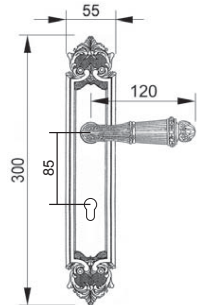

Solid Brass Lever Handle On Plate

Solid Brass Lever Handle On Plate

Solid Brass Lever Handle On Plate

MESTRE[®]

Made in Spain

EXCLUSIVE SERIES

American Mortise Handleset

American Mortise Handleset

Solid Brass Lever Handle On Plate

Solid Brass Lever Handle On Plate

MESTRE[®]

Made in Spain

LUXURY MATCHING SERIES

Solid Brass Lever Handle On Plate

Solid Brass Lever Handle On Plate

Solid Brass Euro Profile Cylinder Hole Pull Handle

Solid Brass Pull Handle

Solid Brass Pull Handle

Solid Brass Lever Handle On Plate

Solid Brass Lever Handle On Plate

Solid Brass Lever Handle On Plate

Solid Brass Lever Handle On Plate

Solid Brass Door Knocker