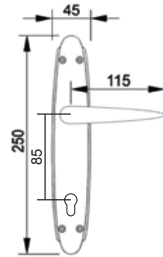

Solid Brass Lever Handle On Plate

Solid Brass Lever Handle On Plate

MESTRE[®]

Made in Spain

LUXURY MATCHING SERIES

Solid Brass Lever Handle On Plate

Solid Brass Lever Handle On Plate

Solid Brass Euro Profile Cylinder Hole Pull Handle

Solid Brass Pull Handle

Solid Brass Pull Handle

Solid Brass Lever Handle On Plate

Solid Brass Lever Handle On Plate

Solid Brass Lever Handle On Plate

Solid Brass Lever Handle On Plate

Solid Brass Door Knocker