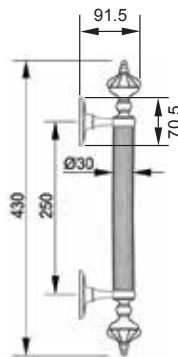

Solid Brass Lever Handle On Plate

Solid Brass Lever Handle On Plate

MESTRE[®]

Made in Spain

LUXURY MATCHING SERIES

Solid Brass Lever Handle On Plate

Solid Brass Lever Handle On Plate

Solid Brass Euro Profile Cylinder Hole Pull Handle

Solid Brass Pull Handle

Solid Brass Pull Handle

Solid Brass Lever Handle On Plate

Solid Brass Lever Handle On Plate

Solid Brass Lever Handle On Plate

Solid Brass Lever Handle On Plate

Solid Brass Door Knocker