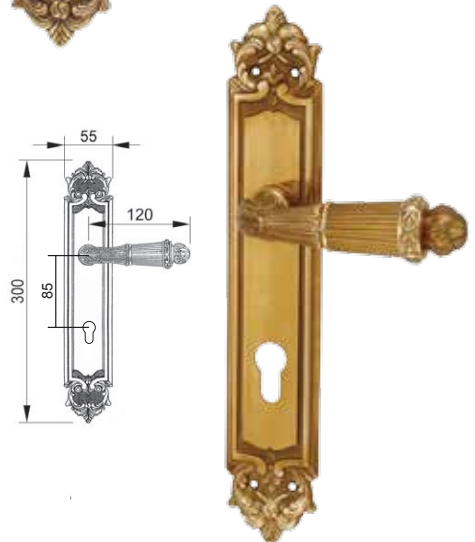

Solid Brass Lever Handle On Plate

Solid Brass Lever Handle On Plate

Solid Brass Lever Handle On Plate

MESTRE[®]

Made in Spain

EXCLUSIVE SERIES

American Mortise Handleset

American Mortise Handleset

Solid Brass Lever Handle On Plate

Solid Brass Lever Handle On Plate

MESTRE[®]

Made in Spain

LUXURY MATCHING SERIES

Solid Brass Lever Handle On Plate

Solid Brass Lever Handle On Plate

Solid Brass Euro Profile Cylinder Hole Pull Handle

Solid Brass Pull Handle

Solid Brass Pull Handle

Solid Brass Lever Handle On Plate

Solid Brass Lever Handle On Plate

Solid Brass Lever Handle On Plate

Solid Brass Lever Handle On Plate

Solid Brass Door Knocker