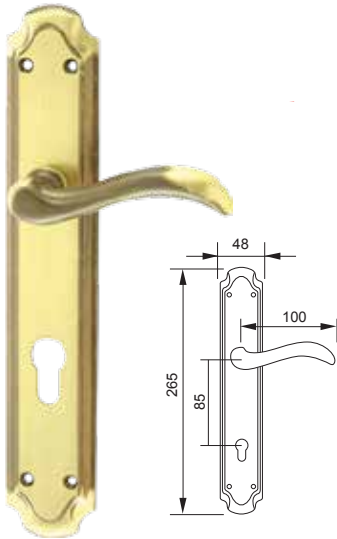

Solid Brass Lever Handle On Plate

Solid Brass Lever Handle On Plate

Solid Brass Lever Handle On Plate

MESTRE[®]

Made in Spain

EXCLUSIVE SERIES

American Mortise Handleset

American Mortise Handleset

Solid Brass Lever Handle On Plate

Solid Brass Lever Handle On Plate

MESTRE[®]

Made in Spain

LUXURY MATCHING SERIES

Solid Brass Lever Handle On Plate

Solid Brass Lever Handle On Plate

Solid Brass Euro Profile Cylinder Hole Pull Handle

Solid Brass Pull Handle

Solid Brass Pull Handle

Solid Brass Lever Handle On Plate

Solid Brass Lever Handle On Plate

Solid Brass Lever Handle On Plate

Solid Brass Lever Handle On Plate

Solid Brass Door Knocker

Solid Brass Door Knob / Brass Escutcheon

860 / 861 / BO
Gold Plated

3619SN

3619BO

3619LA

ADVANTAGES

Combining a modern production machinery using the latest technology and the manual work of our master craftsman