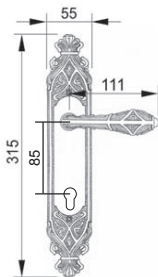

Solid Brass Lever Handle On Plate

Solid Brass Lever Handle On Plate

Solid Brass Lever Handle On Plate

MESTRE[®]

Made in Spain

EXCLUSIVE SERIES

American Mortise Handleset

American Mortise Handleset

Solid Brass Lever Handle On Plate

Solid Brass Lever Handle On Plate

MESTRE[®]

Made in Spain

LUXURY MATCHING SERIES

Solid Brass Lever Handle On Plate

Solid Brass Lever Handle On Plate

Solid Brass Euro Profile Cylinder Hole Pull Handle

Solid Brass Pull Handle

Solid Brass Pull Handle

Solid Brass Lever Handle On Plate

Solid Brass Lever Handle On Plate

Solid Brass Lever Handle On Plate

Solid Brass Lever Handle On Plate

Solid Brass Door Knocker