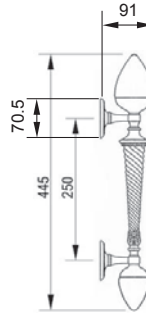

Solid Brass Lever Handle On Plate

Solid Brass Lever Handle On Plate

MESTRE[®]

Made in Spain

LUXURY MATCHING SERIES

Solid Brass Lever Handle On Plate

Solid Brass Lever Handle On Plate

Solid Brass Euro Profile Cylinder Hole Pull Handle

Solid Brass Pull Handle

Solid Brass Pull Handle

Solid Brass Lever Handle On Plate

Solid Brass Lever Handle On Plate

Solid Brass Lever Handle On Plate

Solid Brass Lever Handle On Plate

Solid Brass Door Knocker