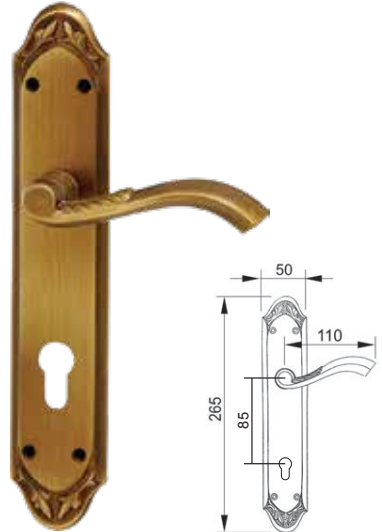

Solid Brass Lever Handle On Plate

Solid Brass Lever Handle On Plate

Solid Brass Lever Handle On Plate

MESTRE[®]

Made in Spain

EXCLUSIVE SERIES

American Mortise Handleset

American Mortise Handleset

Solid Brass Lever Handle On Plate

Solid Brass Lever Handle On Plate

MESTRE[®]

Made in Spain

LUXURY MATCHING SERIES

Solid Brass Lever Handle On Plate

Solid Brass Lever Handle On Plate

Solid Brass Euro Profile Cylinder Hole Pull Handle

Solid Brass Pull Handle

Solid Brass Pull Handle

Solid Brass Lever Handle On Plate

Solid Brass Lever Handle On Plate

Solid Brass Lever Handle On Plate

Solid Brass Lever Handle On Plate

Solid Brass Door Knocker

Solid Brass Door Knob / Brass Escutcheon

860 / 861 / BO
Gold Plated

3619SN

3619BO

3619LA

ADVANTAGES

Combining a modern production machinery using the latest technology and the manual work of our master craftsman