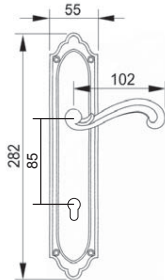

Solid Brass Lever Handle On Plate

Solid Brass Lever Handle On Plate

MESTRE[®]

Made in Spain

LUXURY MATCHING SERIES

Solid Brass Lever Handle On Plate

Solid Brass Lever Handle On Plate

Solid Brass Euro Profile Cylinder Hole Pull Handle

Solid Brass Pull Handle

Solid Brass Pull Handle

Solid Brass Lever Handle On Plate

Solid Brass Lever Handle On Plate

Solid Brass Lever Handle On Plate

Solid Brass Lever Handle On Plate

Solid Brass Door Knocker