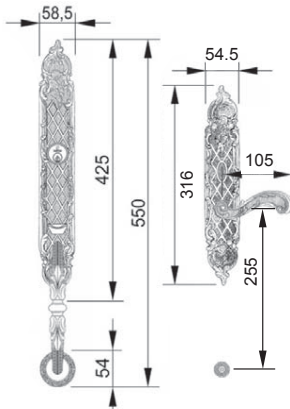

Solid Brass Lever Handle On Plate

Solid Brass Lever Handle On Plate

Solid Brass Lever Handle On Plate

MESTRE[®]

Made in Spain

EXCLUSIVE SERIES

American Mortise Handleset

American Mortise Handleset

Solid Brass Lever Handle On Plate

Solid Brass Lever Handle On Plate

MESTRE[®]

Made in Spain

LUXURY MATCHING SERIES

Solid Brass Lever Handle On Plate

Solid Brass Lever Handle On Plate

Solid Brass Euro Profile Cylinder Hole Pull Handle

Solid Brass Pull Handle

Solid Brass Pull Handle

Solid Brass Lever Handle On Plate

Solid Brass Lever Handle On Plate

Solid Brass Lever Handle On Plate

Solid Brass Lever Handle On Plate

Solid Brass Door Knocker