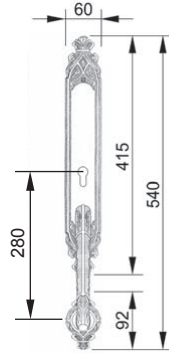

Solid Brass Lever Handle On Plate

Solid Brass Lever Handle On Plate

MESTRE[®]

Made in Spain

LUXURY MATCHING SERIES

Solid Brass Lever Handle On Plate

Solid Brass Lever Handle On Plate

Solid Brass Euro Profile Cylinder Hole Pull Handle

Solid Brass Pull Handle

Solid Brass Pull Handle

Solid Brass Lever Handle On Plate

Solid Brass Lever Handle On Plate

Solid Brass Lever Handle On Plate

Solid Brass Lever Handle On Plate

Solid Brass Door Knocker