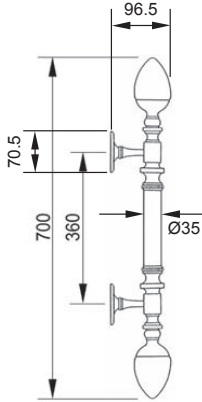

Solid Brass Lever Handle On Plate

Solid Brass Lever Handle On Plate

MESTRE[®]

Made in Spain

LUXURY MATCHING SERIES

Solid Brass Lever Handle On Plate

Solid Brass Lever Handle On Plate

Solid Brass Euro Profile Cylinder Hole Pull Handle

Solid Brass Pull Handle

Solid Brass Pull Handle

Solid Brass Lever Handle On Plate

Solid Brass Lever Handle On Plate

Solid Brass Lever Handle On Plate

Solid Brass Lever Handle On Plate

Solid Brass Door Knocker