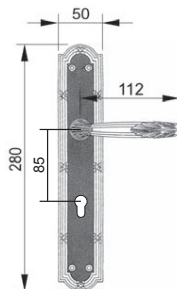

Solid Brass Lever Handle On Plate

Solid Brass Lever Handle On Plate

Solid Brass Lever Handle On Plate

MESTRE[®]

Made in Spain

EXCLUSIVE SERIES

American Mortise Handleset

American Mortise Handleset

Solid Brass Lever Handle On Plate

Solid Brass Lever Handle On Plate

MESTRE[®]

Made in Spain

LUXURY MATCHING SERIES

Solid Brass Lever Handle On Plate

Solid Brass Lever Handle On Plate

Solid Brass Euro Profile Cylinder Hole Pull Handle

Solid Brass Pull Handle

Solid Brass Pull Handle

Solid Brass Lever Handle On Plate

Solid Brass Lever Handle On Plate

Solid Brass Lever Handle On Plate

Solid Brass Lever Handle On Plate

Solid Brass Door Knocker