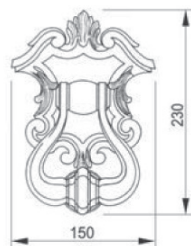

Solid Brass Lever Handle On Plate

Solid Brass Lever Handle On Plate

MESTRE[®]

Made in Spain

LUXURY MATCHING SERIES

Solid Brass Lever Handle On Plate

Solid Brass Lever Handle On Plate

Solid Brass Euro Profile Cylinder Hole Pull Handle

Solid Brass Pull Handle

Solid Brass Pull Handle

Solid Brass Lever Handle On Plate

Solid Brass Lever Handle On Plate

Solid Brass Lever Handle On Plate

Solid Brass Lever Handle On Plate

Solid Brass Door Knocker