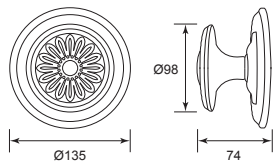

Solid Brass Centre Pull Handle