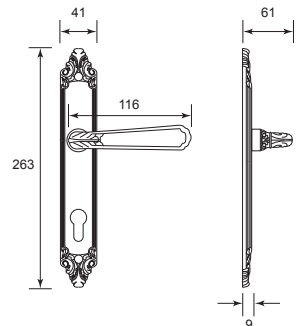

**IR2 - IR8** LEVER HANDLE ON PLATE

**IR9 - IR10** PULL HANDLE

**IR11 - IR14** LEVER HANDLE ON ROSE

**IR15** ACCESSORIES

**IR16** MERCHANDISE DISPLAY

**IR16** ADVANTAGES

## Solid Brass Lever Handle On Plate

5165A B/A

U/Price: 1404.00

6912A B/A

U/Price: 608.00

## Solid Brass Lever Handle On Plate

7405A B/A

U/Price: 718.00

6170 B/A

U/Price: 562.00

5970 B/A

U/Price: 437.00

## Solid Brass Lever Handle On Plate

3733A M/AB **U/Price: 686.00**

3700A G/P

**U/Price: 827.00**

3700A S/G **U/Price: 827.00**