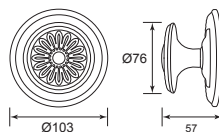

Solid Brass Centre Pull Handle