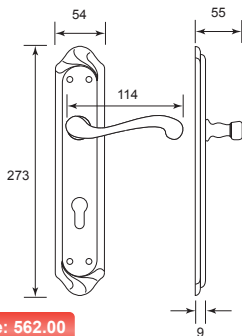

**IR2 - IR8** LEVER HANDLE ON PLATE

**IR9 - IR10** PULL HANDLE

**IR11 - IR14** LEVER HANDLE ON ROSE

**IR15** ACCESSORIES

**IR16** MERCHANDISE DISPLAY

**IR16** ADVANTAGES

## Solid Brass Lever Handle On Plate

5165A B/A

U/Price: 1404.00

6912A B/A

U/Price: 608.00

## Solid Brass Lever Handle On Plate

7405A B/A

U/Price: 718.00

6170 B/A

U/Price: 562.00

5970 B/A

U/Price: 437.00

## Solid Brass Lever Handle On Plate

3733A M/AB **U/Price: 686.00**

3700A G/P

**U/Price: 827.00**

3700A S/G **U/Price: 827.00**