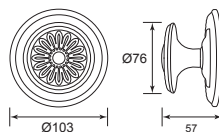

Solid Brass Centre Pull Handle

Solid Brass Fastening Hook