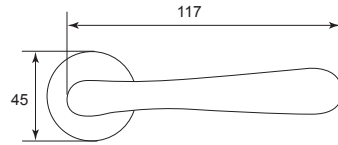

Solid Brass Lever Handle On Rose

4511A M/SN

U/Price: 562.00