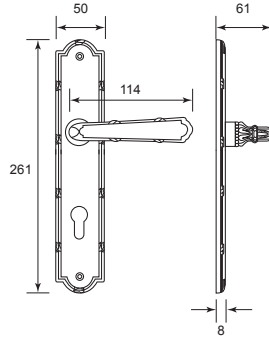

**IR2 - IR8** LEVER HANDLE ON PLATE

**IR9 - IR10** PULL HANDLE

**IR11 - IR14** LEVER HANDLE ON ROSE

**IR15** ACCESSORIES

**IR16** MERCHANDISE DISPLAY

**IR16** ADVANTAGES

## Solid Brass Lever Handle On Plate

5165A B/A

U/Price: 1404.00

6912A B/A

U/Price: 608.00

## Solid Brass Lever Handle On Plate

7405A B/A

U/Price: 718.00

6170 B/A

U/Price: 562.00

5970 B/A

U/Price: 437.00

## Solid Brass Lever Handle On Plate

3733A M/AB **U/Price: 686.00**

3700A G/P

**U/Price: 827.00**

3700A S/G **U/Price: 827.00**