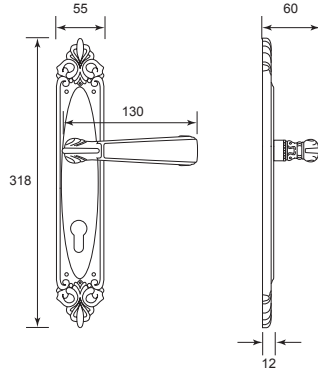

**IR2 - IR8** LEVER HANDLE ON PLATE

**IR9 - IR10** PULL HANDLE

**IR11 - IR14** LEVER HANDLE ON ROSE

**IR15** ACCESSORIES

**IR16** MERCHANDISE DISPLAY

**IR16** ADVANTAGES

## Solid Brass Lever Handle On Plate

5165A B/A

U/Price: 1404.00

6912A B/A

U/Price: 608.00