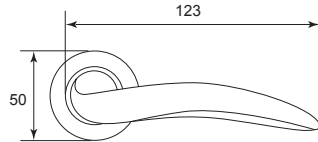

Solid Brass Lever Handle On Rose

5004A P/C
U/Price: 515.00