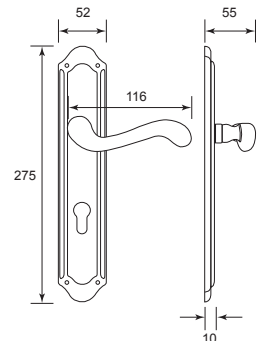

LEVER HANDLE

Solid Brass Lever Handle On Plate

7033A G/N

U/Price: 780.00

8170A G/N

U/Price: 733.00

8670A M/AB &
8670A A/B

U/Price: 530.00

9755A M/AB &
9755A A/B

U/Price: 686.00