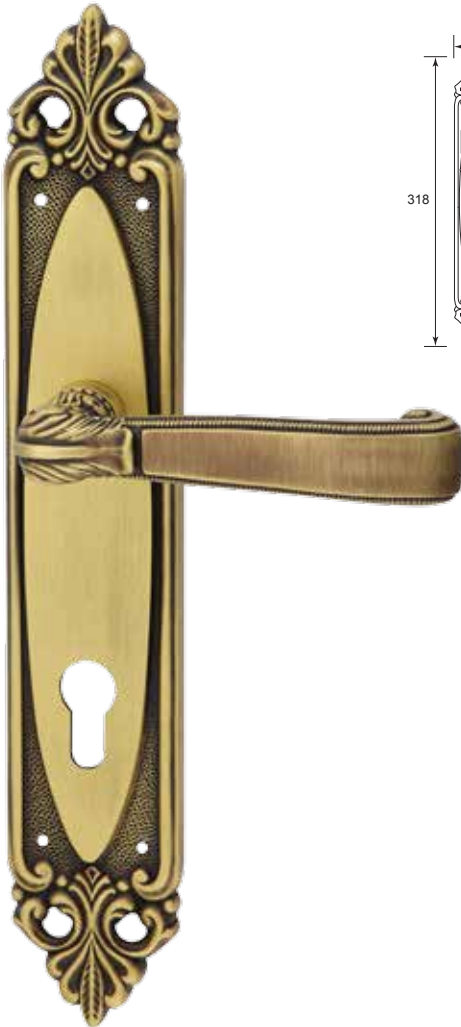

**IR2 - IR8** LEVER HANDLE ON PLATE

**IR9 - IR10** PULL HANDLE

**IR11 - IR14** LEVER HANDLE ON ROSE

**IR15** ACCESSORIES

**IR16** MERCHANDISE DISPLAY

**IR16** ADVANTAGES

## Solid Brass Lever Handle On Plate

5165A B/A

U/Price: 1404.00

6912A B/A

U/Price: 608.00

## Solid Brass Lever Handle On Plate

7405A B/A

U/Price: 718.00

6170 B/A

U/Price: 562.00

5970 B/A

U/Price: 437.00

## Solid Brass Lever Handle On Plate

3733A M/AB **U/Price: 686.00**

3700A G/P

**U/Price: 827.00**

3700A S/G **U/Price: 827.00**