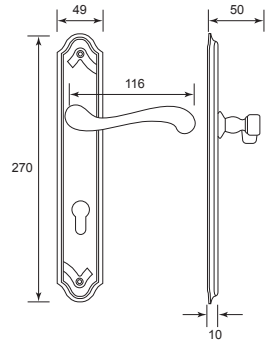

## Solid Brass Lever Handle On Plate

# LEVER HANDLE

## Solid Brass Lever Handle On Plate

7033A G/N

U/Price: 780.00

8170A G/N

U/Price: 733.00

8670A M/AB &  
8670A A/B

U/Price: 530.00

9755A M/AB &  
9755A A/B