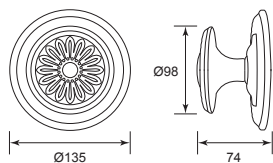

336B O/G U/Price: 1076.00