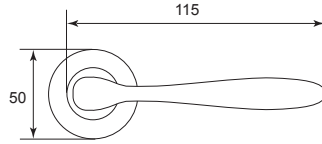

Solid Brass Lever Handle On Rose

5024A M/SN

U/Price: 600.00