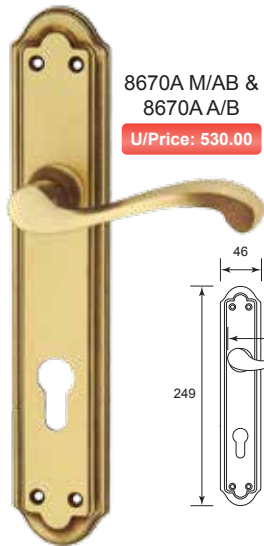

## Solid Brass Lever Handle On Plate

# LEVER HANDLE

## Solid Brass Lever Handle On Plate

7033A G/N

U/Price: 780.00

8170A G/N

U/Price: 733.00

8670A M/AB &  
8670A A/B

U/Price: 530.00

9755A M/AB &  
9755A A/B

## Solid Brass Lever Handle On Plate

9833A M/AB &  
9833A A/B  
U/Price: 686.00

9770A M/AB &  
9770A A/B  
U/Price: 624.00

9855A G/N  
U/Price: 827.00