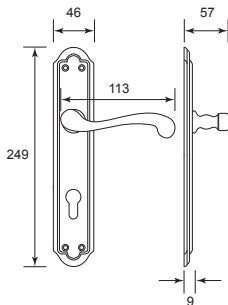

## Solid Brass Lever Handle On Plate

# LEVER HANDLE

## Solid Brass Lever Handle On Plate

7033A G/N

U/Price: 780.00

8170A G/N

U/Price: 733.00

8670A M/AB &  
8670A A/B

U/Price: 530.00

9755A M/AB &  
9755A A/B

## Solid Brass Lever Handle On Plate

9833A M/AB &  
9833A A/B  
U/Price: 686.00

9770A M/AB &  
9770A A/B  
U/Price: 624.00

9855A G/N  
U/Price: 827.00