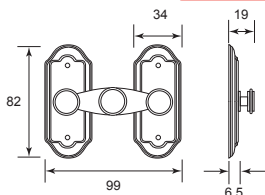

Solid Brass Centre Pull Handle

Solid Brass Fastening Hook