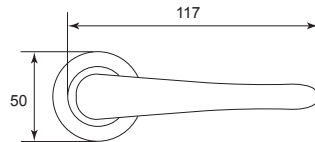

Solid Brass Lever Handle On Rose