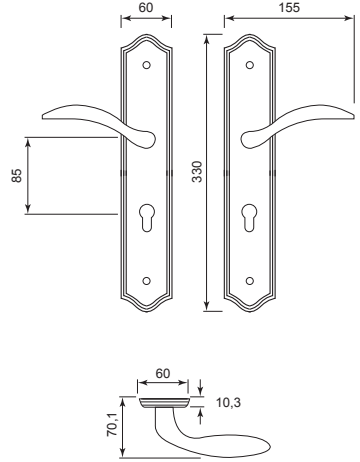

Solid Brass Lever Handle On Plate - 300-LE