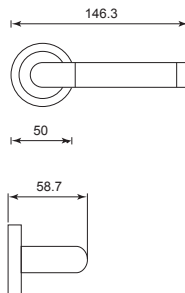

Solid Brass Lever Handle On Rose - Allegra