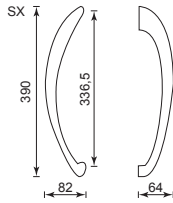

Solid Brass Lever Handle On Rose
- 903

Solid Brass Lever Handle On Rose - Allegra

Solid Brass Lever Handle On Plate - 300-LE

Solid Brass Lever Handle On Plate - Soft *Designer : BCF*

Solid Brass Pull Handle