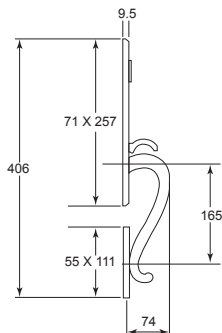

Reliable Finishing

Original From Italy (Back of the handle)

Elegant Look With Big Escutcheon

Handleset - Star Windsor

*Minimum Door Thickness : 1 1/4" (45mm)

Solid Brass Lever Handle On Rose - Euro

Solid Brass Lever Handle On Rose - Ibis *Designer : Gilulio Jacchetti*