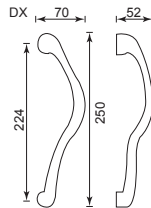

Solid Brass Pull Handle

*Screw for back to back fix