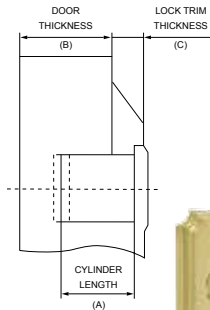

Handleset - Prince Of Wales