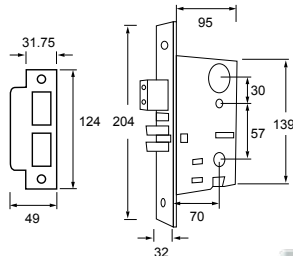

Reliable Finishing

Original From Italy (Back of the handle)

Elegant Look With Big Escutcheon

Handleset - Star Windsor

*Minimum Door Thickness : 1 1/4" (45mm)

Solid Brass Lever Handle On Rose - Euro

Solid Brass Lever Handle On Rose - Ibis *Designer : Gilulio Jacchetti*