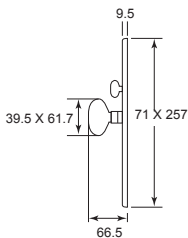

Reliable Finishing

Original From Italy (Back of the handle)

Elegant Look With Big Escutcheon

Handleset - Star Windsor

*Minimum Door Thickness : 1 1/4" (45mm)

Solid Brass Lever Handle On Rose - Euro

Solid Brass Lever Handle On Rose - Ibis *Designer : Gilulio Jacchetti*