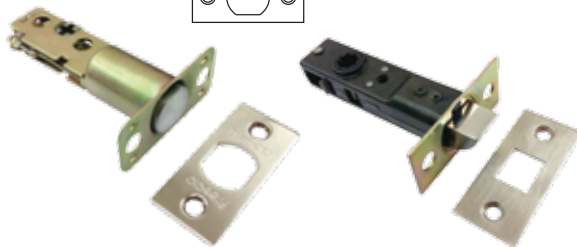

Handleset - Prince Of Wales

Cylinder Can Be Upgraded To Higher Security With TESA T60 / T80

Reliable Finishing

Original From Italy (Back of the handle)

Elegant Look With Big Escutcheon

Handleset - Diva

Cylinder Can Be Upgraded To Higher Security With TESA T60 / T80

Reliable Finishing

Original From Italy (Back of the handle)

Elegant Look With Big Escutcheon

Handleset - Star Windsor

*Minimum Door Thickness : 1 1/4" (45mm)

Solid Brass Lever Handle On Rose - Euro

Solid Brass Lever Handle On Rose - Ibis *Designer : Gilulio Jacchetti*

Solid Brass Lever Handle On Rose

- Fenice *Designer : Marcello Ziliani*

Solid Brass Lever Handle On Rose

- Halley *Designer : BCF*

Solid Brass Lever Handle On Rose - Pavone

Solid Brass Lever Handle On Rose - Uovo

Solid Brass Lever Handle On Rose - Tiziana

Solid Brass Lever Handle On Rose - Ofelia

Solid Brass Lever Handle On Rose - Laguna *Designer : BCF*

Solid Brass Lever Handle On Rose - Opera 1 *Designer : Giulio Jacchetti*