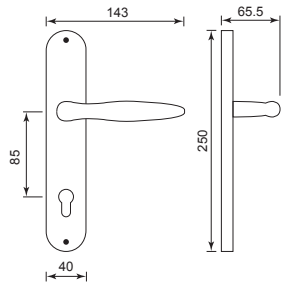

Reliable Finishing

Original From Italy (Back of the handle)

Elegant Look With Big Escutcheon

Handleset - Star Windsor

*Minimum Door Thickness : 1 1/4" (45mm)

Solid Brass Lever Handle On Rose - Euro

Solid Brass Lever Handle On Rose - Ibis *Designer : Gilulio Jacchetti*

Solid Brass Lever Handle On Rose
- 903

Solid Brass Lever Handle On Rose - Allegra

Solid Brass Lever Handle On Plate - 300-LE

Solid Brass Lever Handle On Plate - Soft *Designer : BCF*

Solid Brass Pull Handle