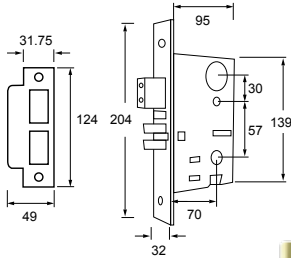

Handleset - Prince Of Wales