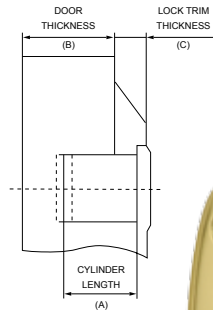

Reliable Finishing

Original From Italy (Back of the handle)

Elegant Look With Big Escutcheon

Handleset - Star Windsor

*Minimum Door Thickness : 1 1/4" (45mm)

Solid Brass Lever Handle On Rose - Euro

Solid Brass Lever Handle On Rose - Ibis *Designer : Gilulio Jacchetti*