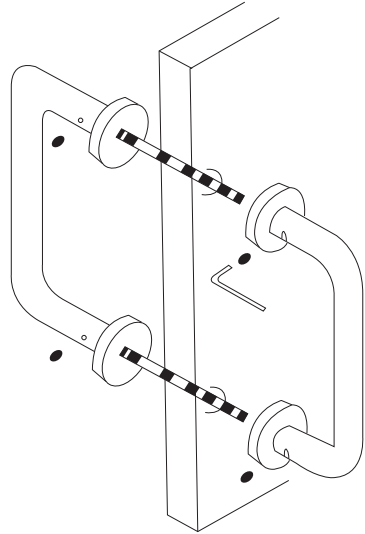

Reliable Finishing

Original From Italy (Back of the handle)

Elegant Look With Big Escutcheon

Handleset - Star Windsor

*Minimum Door Thickness : 1 1/4" (45mm)

Solid Brass Lever Handle On Rose - Euro

Solid Brass Lever Handle On Rose - Ibis *Designer : Gilulio Jacchetti*

Solid Brass Lever Handle On Rose
- 903

Solid Brass Lever Handle On Rose - Allegra

Solid Brass Lever Handle On Plate - 300-LE

Solid Brass Lever Handle On Plate - Soft *Designer : BCF*

Solid Brass Pull Handle

*Screw for back to back fix

Sliding Door Lock - Entrance

Sliding Door Lock - Privacy