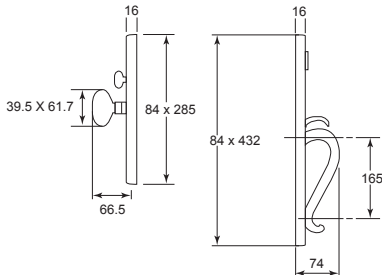

Handleset - Prince Of Wales