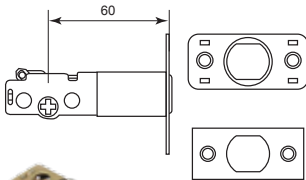

Reliable Finishing

Original From Italy (Back of the handle)

Elegant Look With Big Escutcheon

Handleset - Star Windsor

*Minimum Door Thickness : 1 1/4" (45mm)

Solid Brass Lever Handle On Rose - Euro

Solid Brass Lever Handle On Rose - Ibis *Designer : Gilulio Jacchetti*