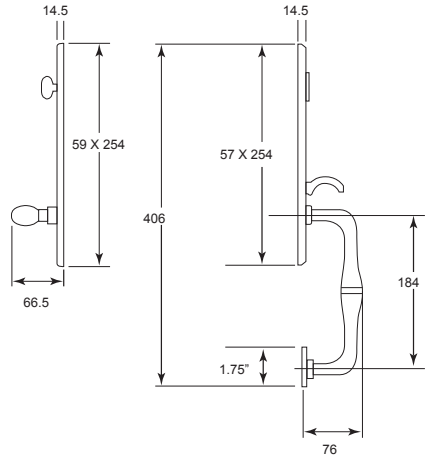

Reliable Finishing

Original From Italy (Back of the handle)

Elegant Look With Big Escutcheon

Handleset - Star Windsor

*Minimum Door Thickness : 1 1/4" (45mm)

Solid Brass Lever Handle On Rose - Euro

Solid Brass Lever Handle On Rose - Ibis *Designer : Gilulio Jacchetti*