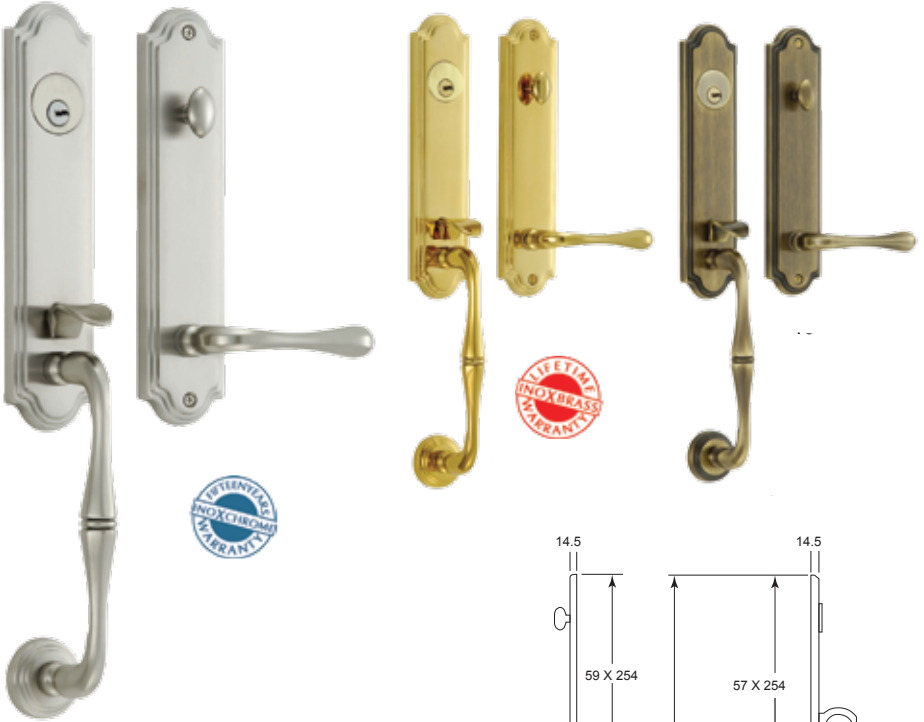

Handleset - Prince Of Wales

Cylinder Can Be Upgraded To Higher Security With TESA T60 / T80

Reliable Finishing

Original From Italy (Back of the handle)

Elegant Look With Big Escutcheon

Handleset - Diva

Cylinder Can Be Upgraded To Higher Security With TESA T60 / T80

Reliable Finishing

Original From Italy (Back of the handle)

Elegant Look With Big Escutcheon

Handleset - Star Windsor

*Minimum Door Thickness : 1 1/4" (45mm)

Solid Brass Lever Handle On Rose - Euro

Solid Brass Lever Handle On Rose - Ibis *Designer : Gilulio Jacchetti*

Solid Brass Lever Handle On Rose

- Fenice *Designer : Marcello Ziliani*

Solid Brass Lever Handle On Rose

- Halley *Designer : BCF*

Solid Brass Lever Handle On Rose - Pavone

Solid Brass Lever Handle On Rose - Uovo

Solid Brass Lever Handle On Rose - Tiziana

Solid Brass Lever Handle On Rose - Ofelia

Solid Brass Lever Handle On Rose - Laguna *Designer : BCF*

Solid Brass Lever Handle On Rose - Opera 1 *Designer : Giulio Jacchetti*