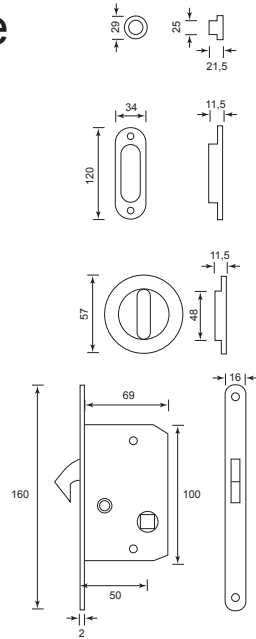

Sliding Door Lock - Entrance