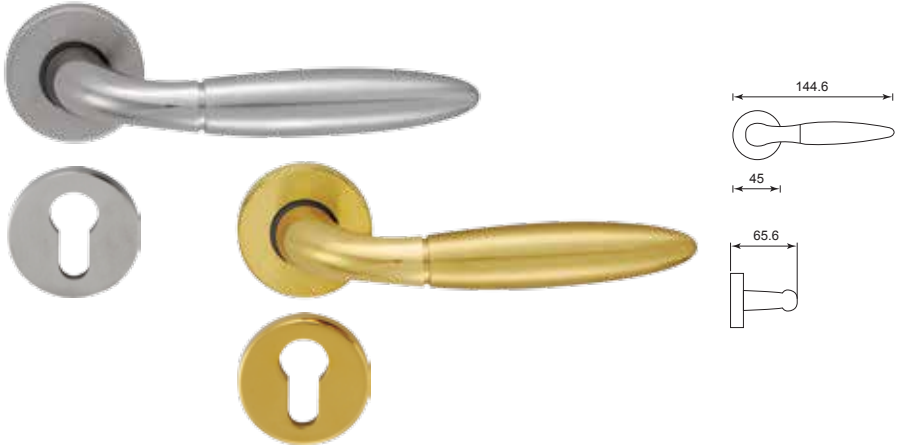

Handleset - Prince Of Wales

Cylinder Can Be Upgraded To Higher Security With TESA T60 / T80

Reliable Finishing

Original From Italy (Back of the handle)

Elegant Look With Big Escutcheon

Handleset - Diva

Cylinder Can Be Upgraded To Higher Security With TESA T60 / T80

Reliable Finishing

Original From Italy (Back of the handle)

Elegant Look With Big Escutcheon

Handleset - Star Windsor

*Minimum Door Thickness : 1 1/4" (45mm)

Solid Brass Lever Handle On Rose - Euro

Solid Brass Lever Handle On Rose - Ibis *Designer : Gilulio Jacchetti*

Solid Brass Lever Handle On Rose - Opera 2 *Designer : Gilulio Jacchetti*

Solid Brass Lever Handle On Rose - Nettuno *Designer : Controdesign*

Solid Brass Lever Handle On Rose - Venere *Designer : BCF*

Solid Brass Lever Handle On Rose - Soft *Designer : BCF*

Solid Brass Lever Handle On Rose
- Soft Plus

Solid Brass Lever Handle On Rose
- Ala

Solid Brass Lever Handle On Rose - Apollo

Solid Brass Lever Handle On Rose - Star

Solid Brass Lever Handle On Rose
- Ixia