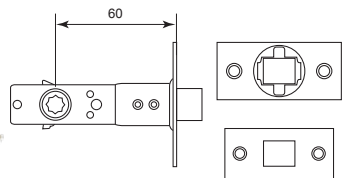

Reliable Finishing

Original From Italy (Back of the handle)

Elegant Look With Big Escutcheon

Handleset - Star Windsor

*Minimum Door Thickness : 1 1/4" (45mm)

Solid Brass Lever Handle On Rose - Euro

Solid Brass Lever Handle On Rose - Ibis *Designer : Gilulio Jacchetti*