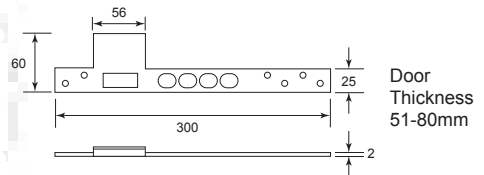

Stainless Steel Striker Plate - Mortise R200