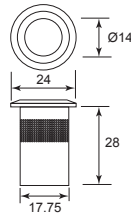

DUST COVER

Brass/Stainless Steel Dust Socket

Brass Dust Socket

Advantages : - Well designed oval shape Dust Socket to solve door expansion problem.

HS28

Additional Component
- Hole Saw