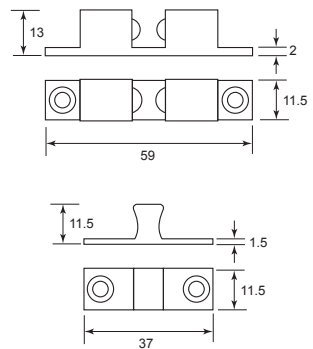

Brass Ball Catch