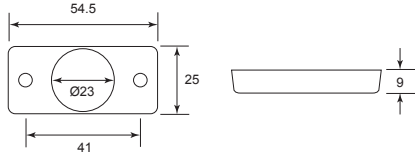

Plastic Rebated Part - Cylinder