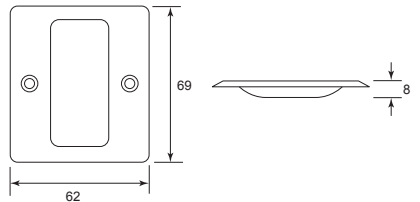

Brass Sliding Door Handle