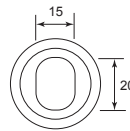

Brass Dust Socket

Advantages : - Well designed oval shape Dust Socket to solve door expansion problem.