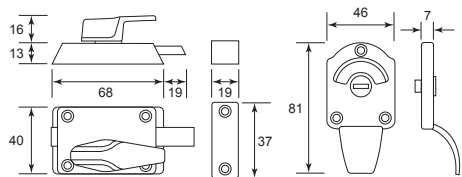

Dekko Toilet Indicator Bolt