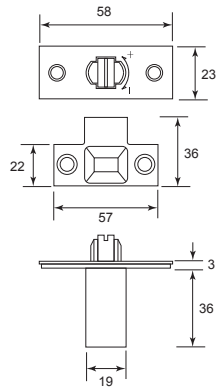

XX = Size

Steel Cassette Flush Bolt

AVAILABLE COLOR:		
 N/P	 A/C	 P/B

Code No.	Size (A)	Material	Finish
FC56XX	6" ,8" , 10" , 12" , 16" , 20"	Steel	N/P
FC57XX	6" ,8" , 10" , 12" , 16" , 20"	Steel	P/B
FC59XX	6" ,8" , 10" , 12" , 16" , 20"	Steel	A/C

XX = Size

Brass Extension Flush Bolt

Code No.	Material	Size	Finish
EFB 4881	Brass	6" - 12"	S/C, P/B, A/B

Stainless Steel Extension Flush Bolt

Code No.	Material	Size	Finish
EFB 4886	Stainless Steel	12"	S/S

Code No.	Material	Size	Finish
WL 16	Stainless Steel SUS 304	6"	S/S

Brass Half Round Surface Bolt

Code No.	Material	Size (A)	Finish
45XX	Brass	3", 4", 6"	S/C, P/B, A/C
45XX	Brass	3", 4", 8"	A/B

XX = Size

Brass Square Bolt

Additional Component
- Hole Saw

Brass Ball Latch**Steel Roller Latch****Brass Ball Catch**

SLIDING DOOR HANDLE

Brass Sliding Door Handle

Stainless Steel Sliding Door Handle

Brass Sliding Door Handle

Brass Sliding Privacy Door Lock**Brass Sliding Edge Pull**