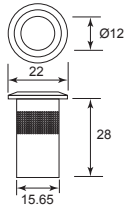

DUST COVER

Brass/Stainless Steel Dust Socket

Brass Dust Socket

Advantages : - Well designed oval shape Dust Socket to solve door expansion problem.

HS28

Additional Component
- Hole Saw