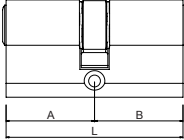

Single Cylinder	Code No.	L	A	B	Finish
-----------------	----------	---	---	---	--------

60	30	30
70	35	35

Brass European Profile Cylinder

Double Cylinder

Code No. L A B Finish

50	25	25
60	30	30
70	35	35
60	30	30
70	35	35
80	40	40
70	30	40