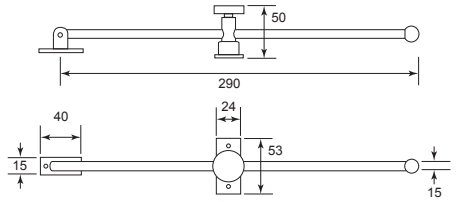

Adjustable Window Stay