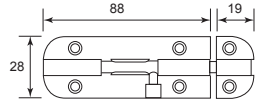

Stainless Steel Surface Bolt

Code No.	Material	Size	Finish
WL 34	Stainless Steel SUS304	4"	S/S, A/B
WL 36	Stainless Steel SUS304	6"	S/S, A/B
WL 310	Stainless Steel SUS304	10"	S/S, A/B