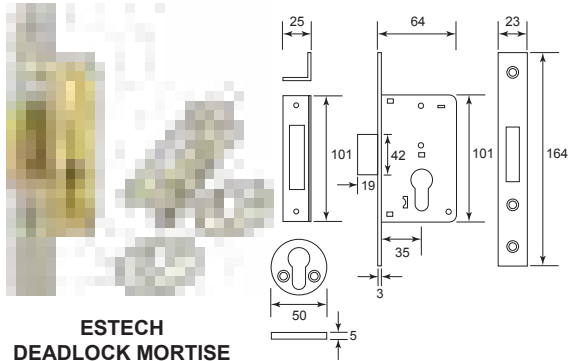

Code No.	Size (A)	Material	Finish
WS 6XX	10", 12"	Brass	S/N
WS 7XX	10", 12"	Brass	P/B
WS 8XX	10", 12"	Brass	A/B

XX = Size

Flush Bolt

Code No.	Size (A)	Material	Finish
FB12XX	12"	Brass	S/B
FB12XX	8", 12"	Brass	P/C
FB12XX	12"	Brass	S/C
FB12XX	6", 8", 12"	Brass	P/B
FB12XX	4", 10", 12"	Brass	A/B
FB12XX	4", 8", 10", 12"	Brass	A/C

XX = Size

J Type Surface Bolt

Tower Bolt Temple

Mortise Flush Bolt

Stainless Steel U-Shape Lever Handle

**U-SHAPE LEVER HANDLE**

Brass Narrow Mortise Lock

Jimmy Proof Cylinder Deadlock

Rim Deadlock

Estech S/S Toilet Bolt

Brass Key Blank

**SAFLINK BRASS
KEY BLANK**

Deadlock Mortise

**YALE
DEADLOCK MORTISE**

**ESTECH
DEADLOCK MORTISE**

Dekko Toilet Indicator Bolt