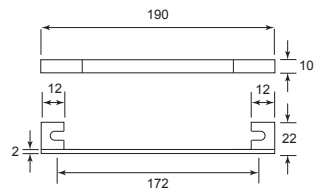

Brass Rebated Part - Mortise