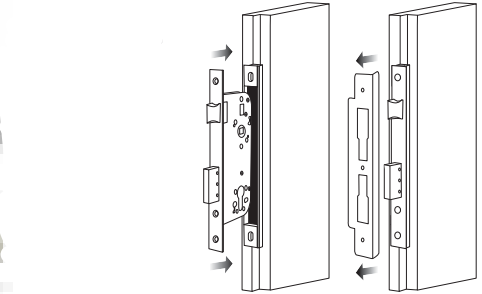

Stainless Steel Rebated Part - Mortise