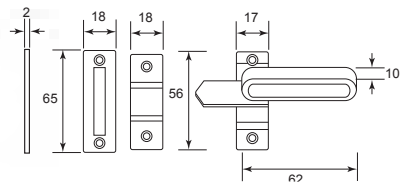

Brass Window Fastener