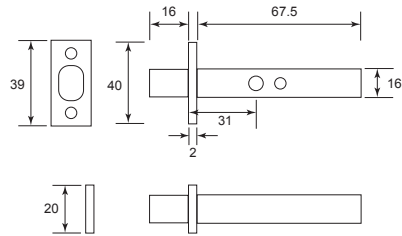

DKI Security Bolt