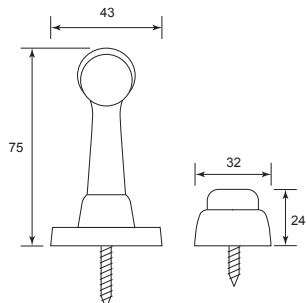

Code No.	Material	Finish
DS 66	Stainless Steel SUS304	S/S, PVD, A/B