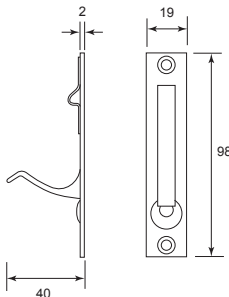

XX = Size

Steel Cassette Flush Bolt

AVAILABLE COLOR:		
 N/P	 A/C	 P/B

Code No.	Size (A)	Material	Finish
FC56XX	6" ,8" , 10" , 12" , 16" , 20"	Steel	N/P
FC57XX	6" ,8" , 10" , 12" , 16" , 20"	Steel	P/B
FC59XX	6" ,8" , 10" , 12" , 16" , 20"	Steel	A/C

XX = Size

Brass Extension Flush Bolt

Code No.	Material	Size	Finish
EFB 4881	Brass	6" - 12"	S/C, P/B, A/B

Stainless Steel Extension Flush Bolt

Code No.	Material	Size	Finish
EFB 4886	Stainless Steel	12"	S/S

Code No.	Material	Size	Finish
WL 16	Stainless Steel SUS 304	6"	S/S

Brass Half Round Surface Bolt

Code No.	Material	Size (A)	Finish
45XX	Brass	3", 4", 6"	S/C, P/B, A/C
45XX	Brass	3", 4", 8"	A/B

XX = Size

Brass Square Bolt

Additional Component
- Hole Saw

Brass Ball Latch**Steel Roller Latch****Brass Ball Catch**

SLIDING DOOR HANDLE

Brass Sliding Door Handle

Stainless Steel Sliding Door Handle

Brass Sliding Door Handle

Brass Sliding Privacy Door Lock**Brass Sliding Edge Pull**