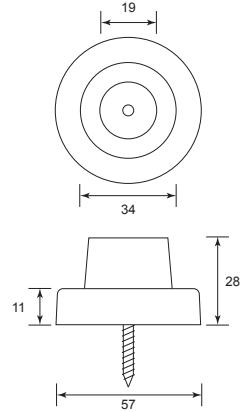

DOOR STOPPER

Brass Door Bumper

Code No.	Material	Finish
DS 11 CV	Brass	S/N, A/C