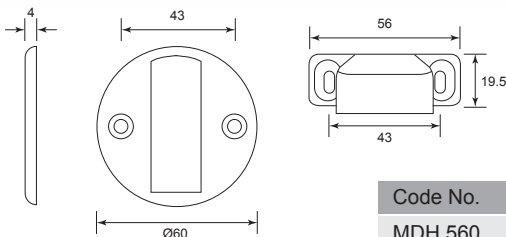

Zinc Alloy Magnetic Door Stopper

Code No.	Material	Finish
MDH 560	Zinc Alloy	S/N, P/B, A/B