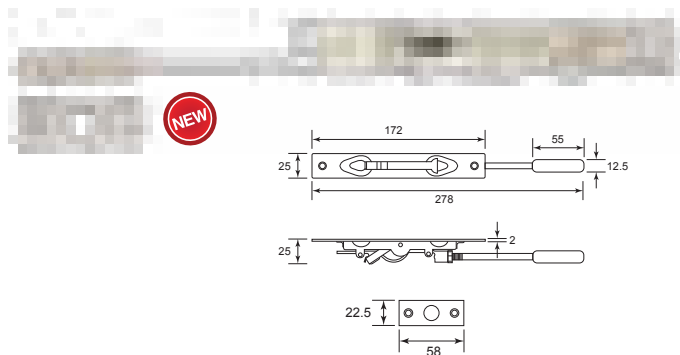

XX = Size

Steel Cassette Flush Bolt

AVAILABLE COLOR:		
 N/P	 A/C	 P/B

Code No.	Size (A)	Material	Finish
FC56XX	6" ,8" , 10" , 12" , 16" , 20"	Steel	N/P
FC57XX	6" ,8" , 10" , 12" , 16" , 20"	Steel	P/B
FC59XX	6" ,8" , 10" , 12" , 16" , 20"	Steel	A/C

XX = Size

Brass Security Flush Bolt

AVAILABLE COLOR:			
 S/C	 P/B	 A/B	 A/C

Code No.	Size (A)	Material	Finish
FS26XX	6", 8", 10", 12"	Brass	S/C
FS27XX	6", 8", 10", 12"	Brass	P/B
FS28XX	6", 8", 10", 12"	Brass	A/B
FS29XX	6", 8", 10", 12"	Brass	A/C

XX = Size

Brass Extension Flush Bolt

Code No.	Material	Size	Finish
EFB 4881	Brass	6" - 12"	S/C, P/B, A/B

Stainless Steel Extension Flush Bolt

Code No.	Material	Size	Finish
EFB 4886	Stainless Steel	12"	S/S