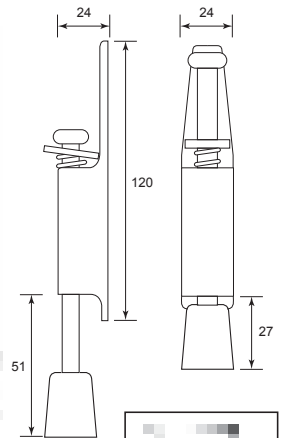

Zinc Alloy Foot Step Door Stopper

Code No.	Material	Finish
H 436	Zinc Alloy	S/N, A/C, A/B, P/B