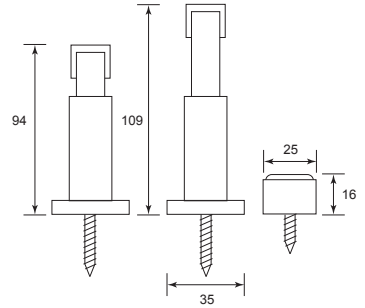

DOOR STOPPER

Brass Adjustable Magnetic Door Holder

Code No.	Material	Finish
MDH 8024	Brass	S/N, G/P, A/B, A/C