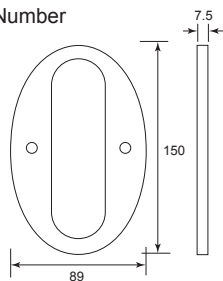

XX = Size

Steel Cassette Flush Bolt

AVAILABLE COLOR:		
 N/P	 A/C	 P/B

Code No.	Size (A)	Material	Finish
FC56XX	6" ,8" , 10" , 12" , 16" , 20"	Steel	N/P
FC57XX	6" ,8" , 10" , 12" , 16" , 20"	Steel	P/B
FC59XX	6" ,8" , 10" , 12" , 16" , 20"	Steel	A/C

Code No.	Material	Size	Finish
WL 16	Stainless Steel SUS 304	6"	S/S

Brass Half Round Surface Bolt

Code No.	Material	Size (A)	Finish
45XX	Brass	3", 4", 6"	S/C, P/B, A/C
45XX	Brass	3", 4", 8"	A/B

XX = Size

Brass Square Bolt

X = Number

Brass Numbering & Alphabet

Code No.	Number	Finish
BN 716X	1, 2, 3, 4, 5, 6, 7, 8, 9, 0	P/B

X = Number

Code No.	Number	Finish
BN 616X	1, 2, 3, 4, 5, 6, 7, 8, 9, 0	S/C

X = Number

Code No.	Number / Alphabet	Finish
BN 714X	1, 2, 3, 4, 5, 6, 7, 8, 9, 0	P/B
BA 714X	A, B, C, D, E, F, G, H	P/B

Code No.	Size (A)	Material	Finish
WS 6XX	10", 12"	Brass	S/N
WS 7XX	10", 12"	Brass	P/B
WS 8XX	10", 12"	Brass	A/B

XX = Size

Flush Bolt

Code No.	Size (A)	Material	Finish
FB12XX	12"	Brass	S/B
FB12XX	8", 12"	Brass	P/C
FB12XX	12"	Brass	S/C
FB12XX	6", 8", 12"	Brass	P/B
FB12XX	4", 10", 12"	Brass	A/B
FB12XX	4", 8", 10", 12"	Brass	A/C