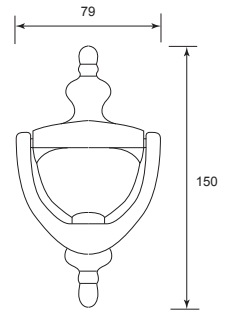

Brass Door Knocker