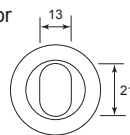

Brass Dust Socket

Advantages : - Well designed oval shape Dust Socket to solve door expansion problem.