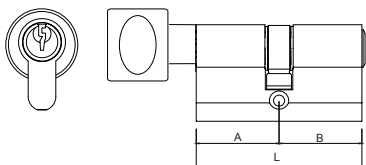

Single Cylinder	Code No.	L	A	B	Finish

60	30	30
70	35	35