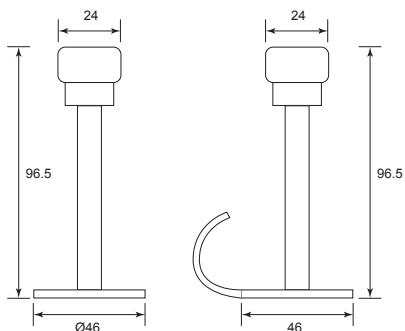

Stainless Steel Door Stopper

Code No.	Material	Finish
DS 323	Stainless Steel SUS304	S/S
DS 333	Stainless Steel SUS304	S/S