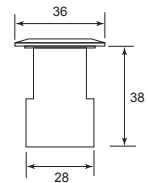

Brass Dust Socket

Advantages : - Well designed oval shape Dust Socket to solve door expansion problem.