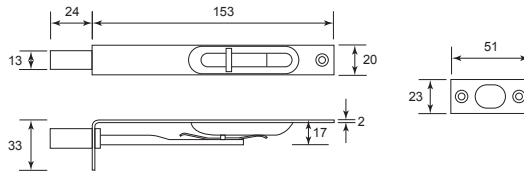

Brass Window Hook

WH 4941 A/B

Code No.	Size (A)	Material	Finish
WH 4941	3", 4", 5", 6", 8"	Brass	S/N
WH 4941	3", 4", 5", 6", 8", 10", 12"	Brass	P/B, A/B

Adjustable Window Stay

Brass Window Stay

Accessories

Code No.	Size (A)	Material	Finish
WS 6XX	10", 12"	Brass	S/N
WS 7XX	10", 12"	Brass	P/B
WS 8XX	10", 12"	Brass	A/B

XX = Size

Flush Bolt

Code No.	Size (A)	Material	Finish
FB12XX	12"	Brass	S/B
FB12XX	8", 12"	Brass	P/C
FB12XX	12"	Brass	S/C
FB12XX	6", 8", 12"	Brass	P/B
FB12XX	4", 10", 12"	Brass	A/B
FB12XX	4", 8", 10", 12"	Brass	A/C