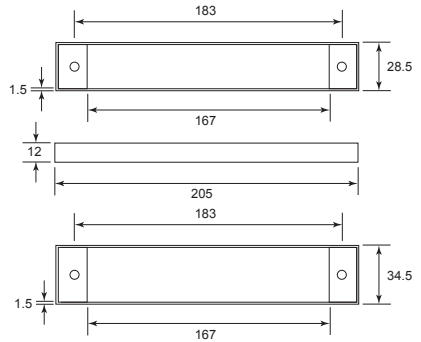

Stainless Steel Rebated Part - Mortise