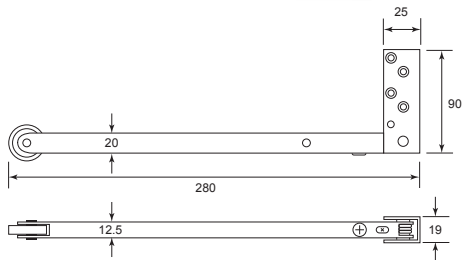

X = Number / Alphabet

Brass Hat & Hook

Brass Hook

Stainless Steel Door Selector

Square Bar - For one sided lever handle fixing

Plastic Striker Box - Black

Cup Handle

Cup Handle Mortise Bolt