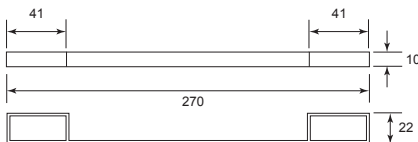

Rebated Part - Mortise R200 Series