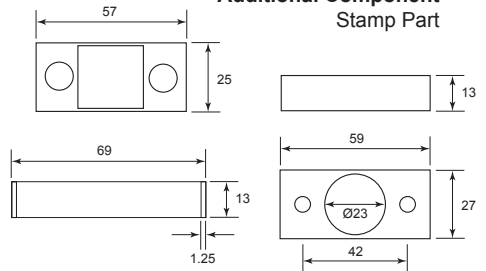

Additional Component Stamp Part