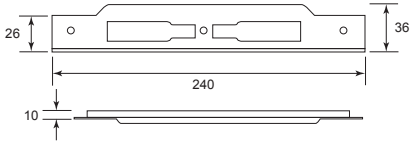

Stainless Steel Rebated Part - Mortise