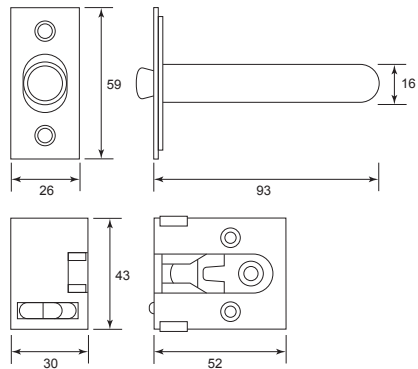

Stainless Steel Concealed Door Chain