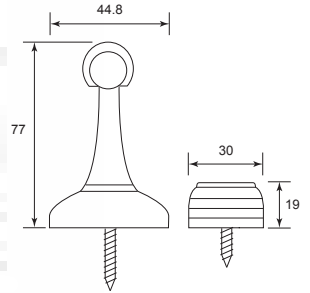

Zinc Alloy Magnetic Door Holder