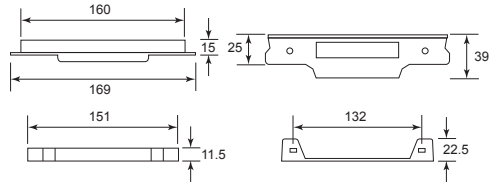

Plastic Rebated Part - Mortise