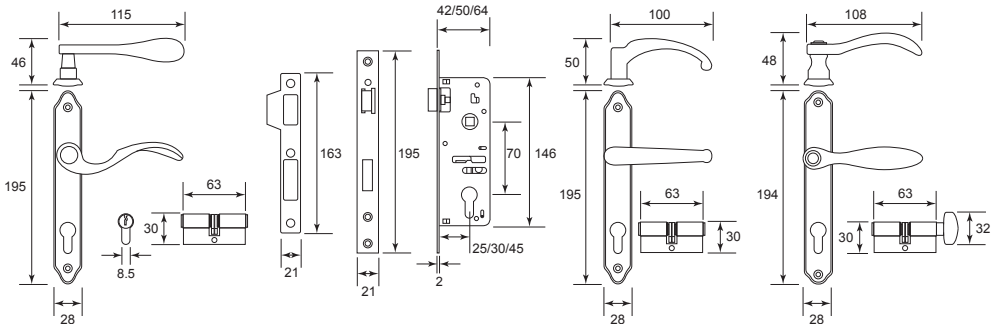

Code No.	Size (A)	Material	Finish
WS 6XX	10", 12"	Brass	S/N
WS 7XX	10", 12"	Brass	P/B
WS 8XX	10", 12"	Brass	A/B

XX = Size

Flush Bolt

Code No.	Size (A)	Material	Finish
FB12XX	12"	Brass	S/B
FB12XX	8", 12"	Brass	P/C
FB12XX	12"	Brass	S/C
FB12XX	6", 8", 12"	Brass	P/B
FB12XX	4", 10", 12"	Brass	A/B
FB12XX	4", 8", 10", 12"	Brass	A/C

XX = Size

J Type Surface Bolt

Tower Bolt Temple

Mortise Flush Bolt

Stainless Steel U-Shape Lever Handle

**U-SHAPE LEVER HANDLE**

Brass Narrow Mortise Lock

Jimmy Proof Cylinder Deadlock