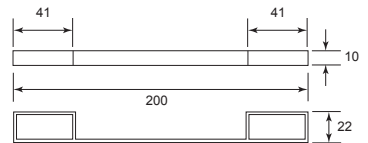

Rebated Part - Mortise R201 Series