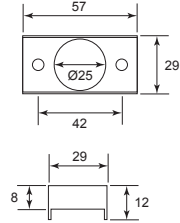

Brass Rebated Part - Cylinder