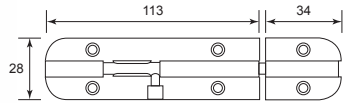

Stainless Steel Surface Bolt

Code No.	Material	Size	Finish
WL 34	Stainless Steel SUS304	4"	S/S, A/B
WL 36	Stainless Steel SUS304	6"	S/S, A/B
WL 310	Stainless Steel SUS304	10"	S/S, A/B