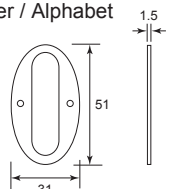

X = Number / Alphabet