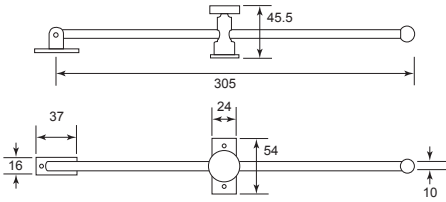

Adjustable Window Stay