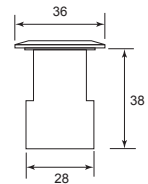

Brass Dust Socket

Advantages : - Well designed oval shape Dust Socket to solve door expansion problem.