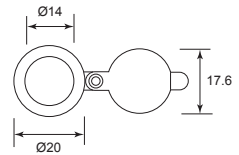

Additional Component - Standard Closer

Door viewer c/w closer

NEW