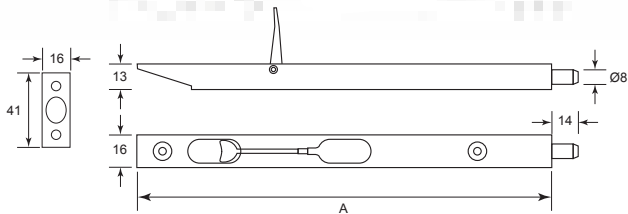

XX = Size

Steel Cassette Flush Bolt

AVAILABLE COLOR:		
 N/P	 A/C	 P/B

Code No.	Size (A)	Material	Finish
FC56XX	6" ,8" , 10" , 12" , 16" , 20"	Steel	N/P
FC57XX	6" ,8" , 10" , 12" , 16" , 20"	Steel	P/B
FC59XX	6" ,8" , 10" , 12" , 16" , 20"	Steel	A/C