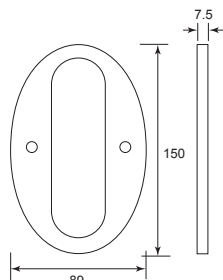

Brass Numbering & Alphabet

Code No.	Number	Finish
BN 716X	1, 2, 3, 4, 5, 6, 7, 8, 9, 0	P/B

X = Number

Code No.	Number	Finish
BN 616X	1, 2, 3, 4, 5, 6, 7, 8, 9, 0	S/C