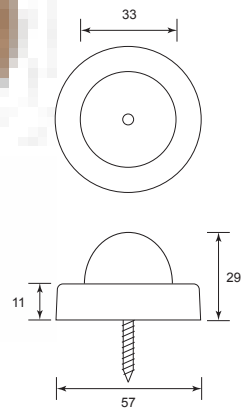

Code No.	Material	Finish
DS 11 CX	Brass	S/C, P/B, A/B, A/C