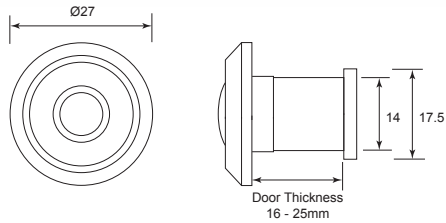

DOOR VIEWER

Brass Door Viewer