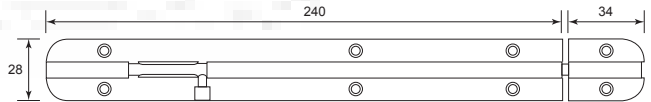

Stainless Steel Surface Bolt

Code No.	Material	Size	Finish
WL 34	Stainless Steel SUS304	4"	S/S, A/B
WL 36	Stainless Steel SUS304	6"	S/S, A/B
WL 310	Stainless Steel SUS304	10"	S/S, A/B