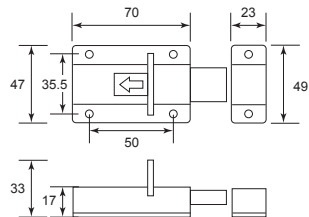

Estech S/S Toilet Bolt