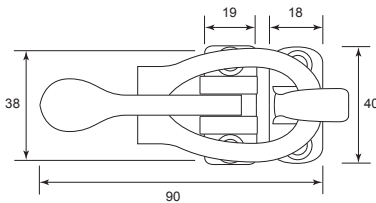

Brass Sash Fastener

Brass Security Fastener