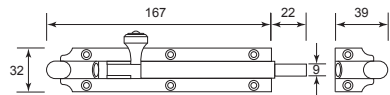

Code No.	Size (A)	Material	Finish
WS 6XX	10", 12"	Brass	S/N
WS 7XX	10", 12"	Brass	P/B
WS 8XX	10", 12"	Brass	A/B

XX = Size

Flush Bolt

Code No.	Size (A)	Material	Finish
FB12XX	12"	Brass	S/B
FB12XX	8", 12"	Brass	P/C
FB12XX	12"	Brass	S/C
FB12XX	6", 8", 12"	Brass	P/B
FB12XX	4", 10", 12"	Brass	A/B
FB12XX	4", 8", 10", 12"	Brass	A/C

XX = Size

J Type Surface Bolt

Tower Bolt Temple

Mortise Flush Bolt

Stainless Steel U-Shape Lever Handle

**U-SHAPE LEVER HANDLE**

Brass Narrow Mortise Lock

Jimmy Proof Cylinder Deadlock