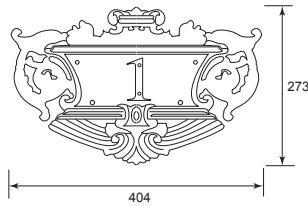

Code No.	Backset	Finish
SM 6514	40	S/N
SM 7514	40	P/B
SM 6514	50	S/N
* SM 7514	50	P/B
SM 6514	60	S/N
* SM 7514	60	P/B

*c/w double cylinder 50mm

Deadlock Mortise

- Saw-resistance deadbolt reinforced with tempered steel plates.
- Deadbolt throw: 20mm.
- Steel faceplate and steel plated strike plate.
- Backset (XX): 40mm, 50mm and 60mm.

Code No.	Backset	Finish
ML 6523	40	S/N
ML 6523	50	S/N
ML 6523	60	S/N
ML 7523	40	P/B
ML 7523	50	P/B
ML 7523	60	P/B

NUMBERING

Wooden Numbering Plate

Numbering Plate

Brass Numbering

Code No.	Number	Finish
BN 813X	1, 2, 3, 4, 5, 6, 7, 8, 9, 0	A/B