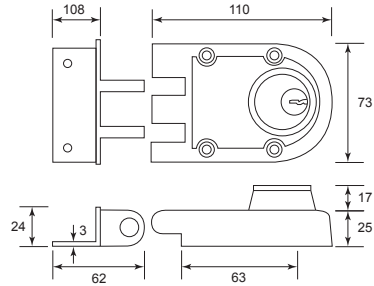

Code No.	Size (A)	Material	Finish
WS 6XX	10", 12"	Brass	S/N
WS 7XX	10", 12"	Brass	P/B
WS 8XX	10", 12"	Brass	A/B

XX = Size

Flush Bolt

Code No.	Size (A)	Material	Finish
FB12XX	12"	Brass	S/B
FB12XX	8", 12"	Brass	P/C
FB12XX	12"	Brass	S/C
FB12XX	6", 8", 12"	Brass	P/B
FB12XX	4", 10", 12"	Brass	A/B
FB12XX	4", 8", 10", 12"	Brass	A/C

XX = Size

J Type Surface Bolt

Tower Bolt Temple

Mortise Flush Bolt

Stainless Steel U-Shape Lever Handle

**U-SHAPE LEVER HANDLE**

Brass Narrow Mortise Lock

Jimmy Proof Cylinder Deadlock