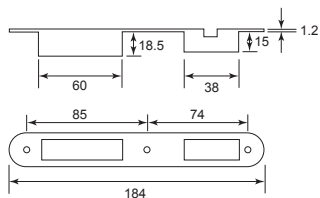

X = Number / Alphabet

Brass Hat & Hook

Brass Hook

Stainless Steel Door Selector

Square Bar - For one sided lever handle fixing

Plastic Striker Box - Black

Cup Handle

Cup Handle Mortise Bolt