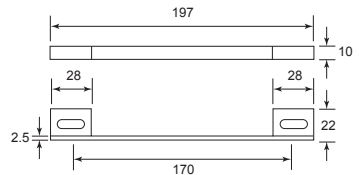

Brass Rebated Part - Mortise