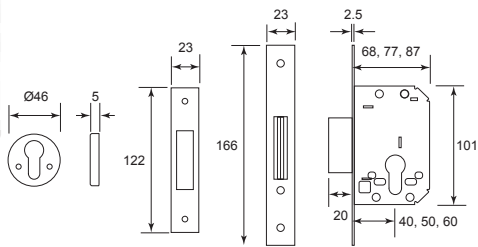

Code No.	Backset	Finish
ML 6523	40	S/N
ML 6523	50	S/N
ML 6523	60	S/N
ML 7523	40	P/B
ML 7523	50	P/B
ML 7523	60	P/B