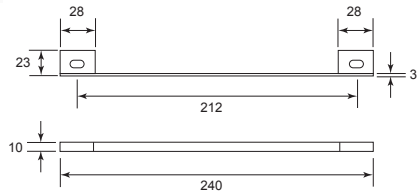

Stainless Steel Rebated Part - Mortise