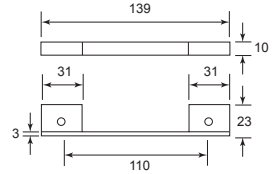

Brass Rebated Part - Mortise