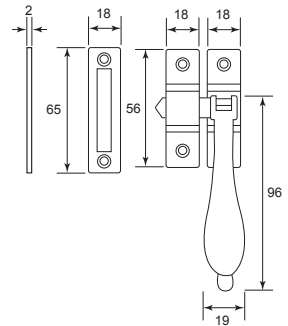

Brass Window Fastener - Eyedrop