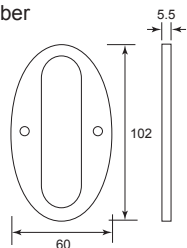

Code No.	Material	Size	Finish
WL 16	Stainless Steel SUS 304	6"	S/S

Brass Half Round Surface Bolt

Code No.	Material	Size (A)	Finish
45XX	Brass	3", 4", 6"	S/C, P/B, A/C
45XX	Brass	3", 4", 8"	A/B

XX = Size

Brass Square Bolt

X = Number

Brass Numbering & Alphabet

Code No.	Number	Finish
BN 716X	1, 2, 3, 4, 5, 6, 7, 8, 9, 0	P/B

X = Number

Code No.	Number	Finish
BN 616X	1, 2, 3, 4, 5, 6, 7, 8, 9, 0	S/C

X = Number

Code No.	Number / Alphabet	Finish
BN 714X	1, 2, 3, 4, 5, 6, 7, 8, 9, 0	P/B
BA 714X	A, B, C, D, E, F, G, H	P/B