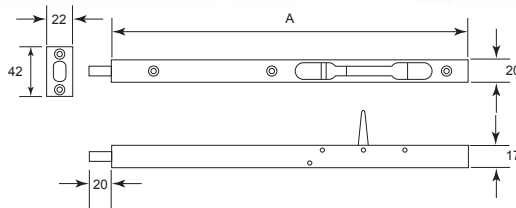

Stainless Steel Cassette Flush Bolt

AVAILABLE COLOR:

S/S	P/B	A/B	A/C

Code No.	Size (A)	Material	Finish
FC66XX	8", 10", 12", 18", 24", 40"	Stainless Steel SUS 304	S/S
FC67XX	8", 10", 12", 18", 24", 40"	Stainless Steel SUS 304	P/B
FC68XX	8", 10", 12", 18", 24", 40"	Stainless Steel SUS 304	A/B
FC69XX	8", 10", 12", 18", 24", 40"	Stainless Steel SUS 304	A/C

XX = Size