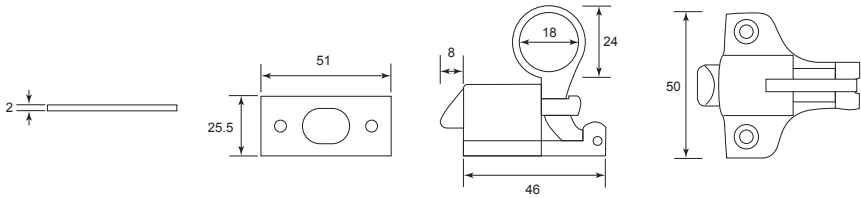

Brass Fanlight Catch