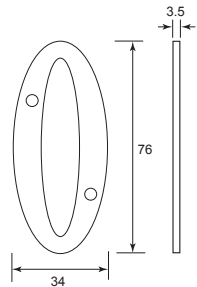

XX = Size

Steel Cassette Flush Bolt

AVAILABLE COLOR:		
 N/P	 A/C	 P/B

Code No.	Size (A)	Material	Finish
FC56XX	6" ,8" , 10" , 12" , 16" , 20"	Steel	N/P
FC57XX	6" ,8" , 10" , 12" , 16" , 20"	Steel	P/B
FC59XX	6" ,8" , 10" , 12" , 16" , 20"	Steel	A/C

Code No.	Material	Size	Finish
WL 16	Stainless Steel SUS 304	6"	S/S

Brass Half Round Surface Bolt

Code No.	Material	Size (A)	Finish
45XX	Brass	3", 4", 6"	S/C, P/B, A/C
45XX	Brass	3", 4", 8"	A/B

XX = Size

Brass Square Bolt

Code No.	Backset	Finish
SM 6514	40	S/N
SM 7514	40	P/B
SM 6514	50	S/N
* SM 7514	50	P/B
SM 6514	60	S/N
* SM 7514	60	P/B

*c/w double cylinder 50mm

Deadlock Mortise

- Saw-resistance deadbolt reinforced with tempered steel plates.
- Deadbolt throw: 20mm.
- Steel faceplate and steel plated strike plate.
- Backset (XX): 40mm, 50mm and 60mm.

Code No.	Backset	Finish
ML 6523	40	S/N
ML 6523	50	S/N
ML 6523	60	S/N
ML 7523	40	P/B
ML 7523	50	P/B
ML 7523	60	P/B

NUMBERING

Wooden Numbering Plate

Numbering Plate

Brass Numbering

Code No.	Number	Finish
BN 813X	1, 2, 3, 4, 5, 6, 7, 8, 9, 0	A/B