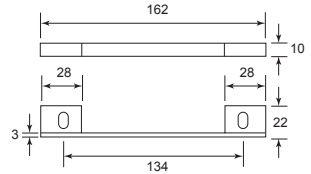

Brass Rebated Part - Mortise