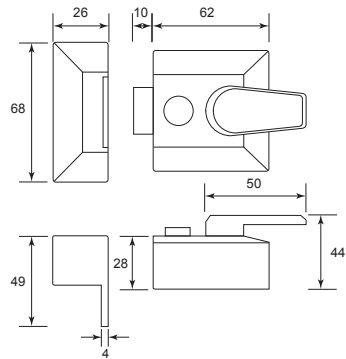

Rim Deadlock