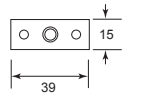

Code No.	Size (A)	Material	Finish
WS 6XX	10", 12"	Brass	S/N
WS 7XX	10", 12"	Brass	P/B
WS 8XX	10", 12"	Brass	A/B

XX = Size

Flush Bolt

Code No.	Size (A)	Material	Finish
FB12XX	12"	Brass	S/B
FB12XX	8", 12"	Brass	P/C
FB12XX	12"	Brass	S/C
FB12XX	6", 8", 12"	Brass	P/B
FB12XX	4", 10", 12"	Brass	A/B
FB12XX	4", 8", 10", 12"	Brass	A/C