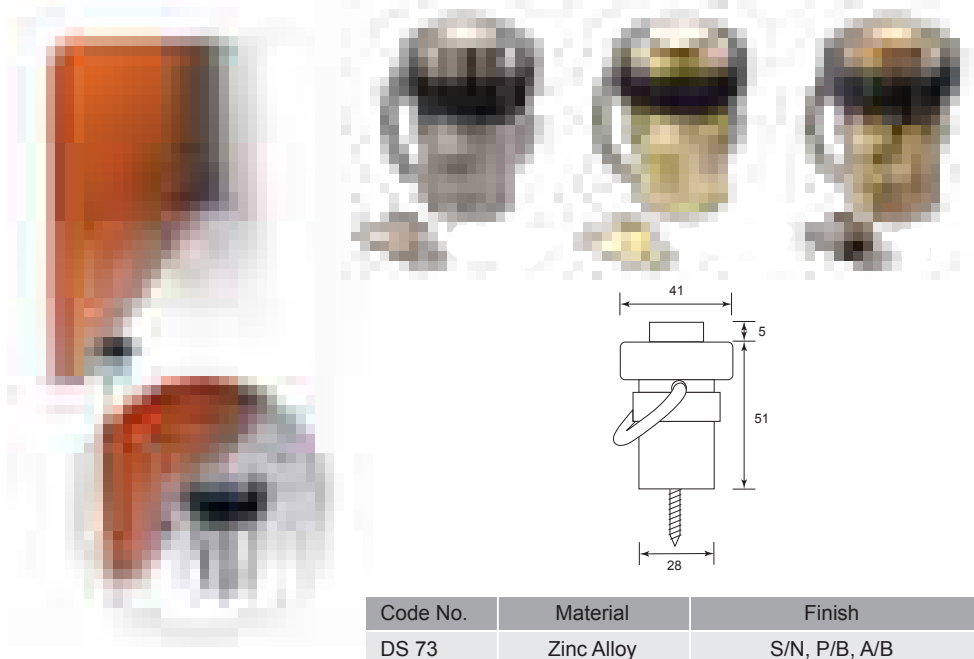

Zinc Alloy Hold/Unhold Door Stopper

Code No.	Material	Finish
DS 73	Zinc Alloy	S/N, P/B, A/B