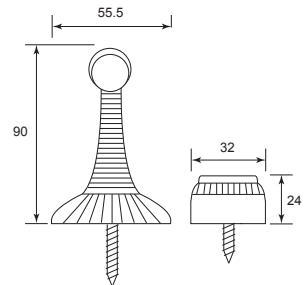

Brass Adjustable Magnetic Door Holder

Code No.	Material	Finish
MDH 8024	Brass	S/N, G/P, A/B, A/C

Brass Antique Magnetic Door Holder

Code No.	Material	Finish
DS 90	Brass	SBZ, FA
DS 91	Brass	SBZ, FA

Nylon Magnetic Door Holder