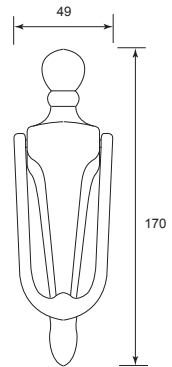

Brass Door Knocker