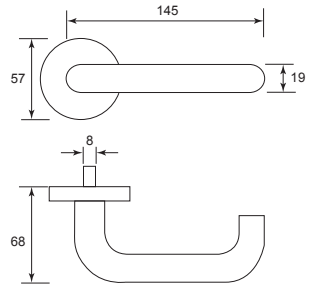

Brass Window Hook

WH 4941 A/B

Code No.	Size (A)	Material	Finish
WH 4941	3", 4", 5", 6", 8"	Brass	S/N
WH 4941	3", 4", 5", 6", 8", 10", 12"	Brass	P/B, A/B

Adjustable Window Stay

Brass Window Stay

Accessories

Code No.	Size (A)	Material	Finish
WS 6XX	10", 12"	Brass	S/N
WS 7XX	10", 12"	Brass	P/B
WS 8XX	10", 12"	Brass	A/B

XX = Size

Flush Bolt

Code No.	Size (A)	Material	Finish
FB12XX	12"	Brass	S/B
FB12XX	8", 12"	Brass	P/C
FB12XX	12"	Brass	S/C
FB12XX	6", 8", 12"	Brass	P/B
FB12XX	4", 10", 12"	Brass	A/B
FB12XX	4", 8", 10", 12"	Brass	A/C

XX = Size

J Type Surface Bolt

Tower Bolt Temple

Mortise Flush Bolt

Stainless Steel U-Shape Lever Handle

**U-SHAPE LEVER HANDLE**

Brass Narrow Mortise Lock

Jimmy Proof Cylinder Deadlock