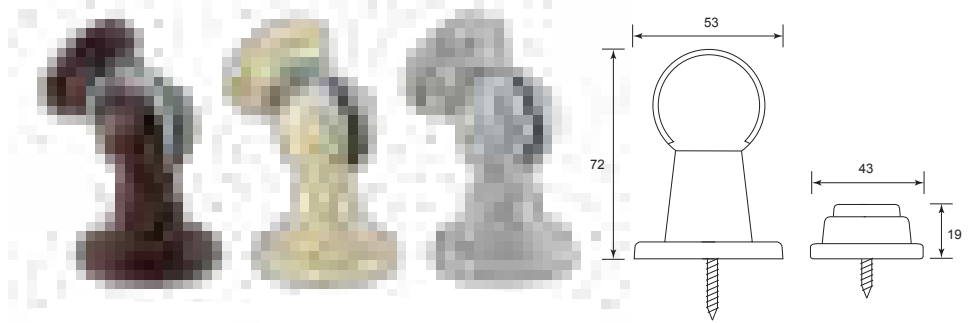

Brass Adjustable Magnetic Door Holder

Code No.	Material	Finish
MDH 8024	Brass	S/N, G/P, A/B, A/C

Brass Antique Magnetic Door Holder

Code No.	Material	Finish
DS 90	Brass	SBZ, FA
DS 91	Brass	SBZ, FA

Nylon Magnetic Door Holder