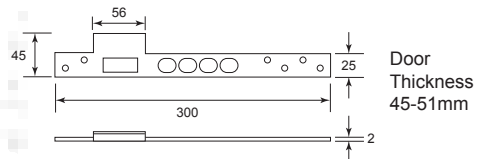

Stainless Steel Striker Plate - Mortise R200