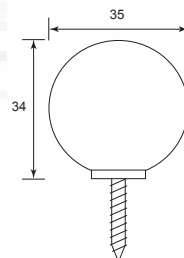

Opening Door Stopper - Made In Italy

Code No.	Material	Finish
DS 44	Rubber	Brown, Grey, White