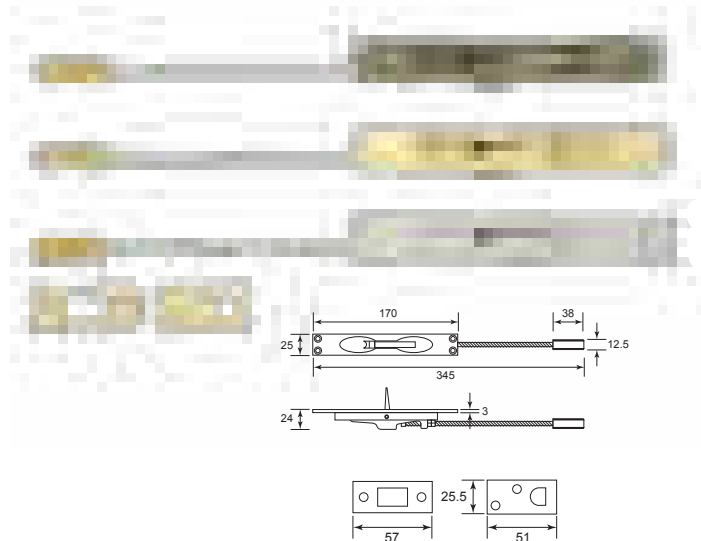

XX = Size

Brass Security Flush Bolt

AVAILABLE COLOR:			
 S/C	 P/B	 A/B	 A/C

Code No.	Size (A)	Material	Finish
FS26XX	6", 8", 10", 12"	Brass	S/C
FS27XX	6", 8", 10", 12"	Brass	P/B
FS28XX	6", 8", 10", 12"	Brass	A/B
FS29XX	6", 8", 10", 12"	Brass	A/C

XX = Size

Brass Extension Flush Bolt

Code No.	Material	Size	Finish
EFB 4881	Brass	6" - 12"	S/C, P/B, A/B

Stainless Steel Extension Flush Bolt

Code No.	Material	Size	Finish
EFB 4886	Stainless Steel	12"	S/S