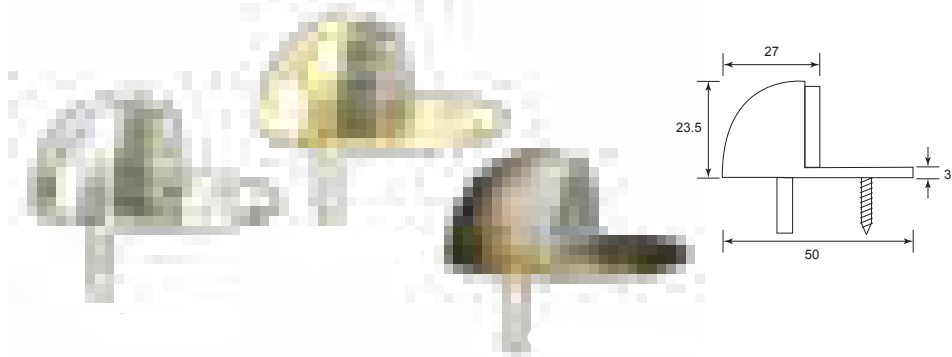

Zinc Alloy Low Dome Door Stopper

Code No.	Material	Finish
DSL D	Zinc Alloy	S/C, P/B, A/B