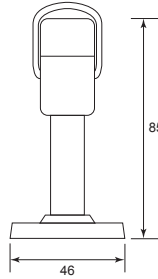

Yank Door Stopper/Holder