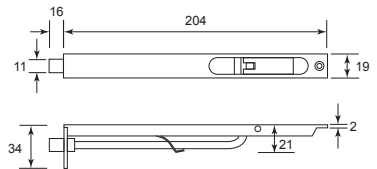

Code No.	Size (A)	Material	Finish
WS 6XX	10", 12"	Brass	S/N
WS 7XX	10", 12"	Brass	P/B
WS 8XX	10", 12"	Brass	A/B

XX = Size

Flush Bolt

Code No.	Size (A)	Material	Finish
FB12XX	12"	Brass	S/B
FB12XX	8", 12"	Brass	P/C
FB12XX	12"	Brass	S/C
FB12XX	6", 8", 12"	Brass	P/B
FB12XX	4", 10", 12"	Brass	A/B
FB12XX	4", 8", 10", 12"	Brass	A/C

XX = Size

J Type Surface Bolt

Tower Bolt Temple

Mortise Flush Bolt

Stainless Steel U-Shape Lever Handle

**U-SHAPE LEVER HANDLE**

Brass Narrow Mortise Lock

Jimmy Proof Cylinder Deadlock