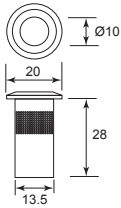

DUST COVER

Brass/Stainless Steel Dust Socket

Brass Dust Socket

Advantages : - Well designed oval shape Dust Socket to solve door expansion problem.

HS28

Additional Component
- Hole Saw