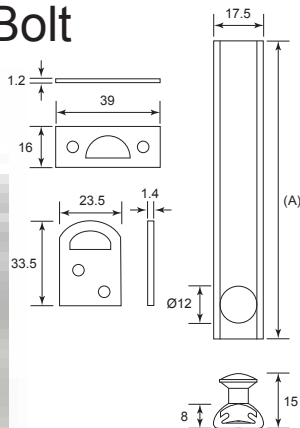

XX = Size

Steel Cassette Flush Bolt

AVAILABLE COLOR:		
 N/P	 A/C	 P/B

Code No.	Size (A)	Material	Finish
FC56XX	6" ,8" , 10" , 12" , 16" , 20"	Steel	N/P
FC57XX	6" ,8" , 10" , 12" , 16" , 20"	Steel	P/B
FC59XX	6" ,8" , 10" , 12" , 16" , 20"	Steel	A/C

XX = Size

Brass Extension Flush Bolt

Code No.	Material	Size	Finish
EFB 4881	Brass	6" - 12"	S/C, P/B, A/B

Stainless Steel Extension Flush Bolt

Code No.	Material	Size	Finish
EFB 4886	Stainless Steel	12"	S/S

Stainless Steel Surface Bolt

Code No.	Material	Size	Finish
WL 34	Stainless Steel SUS304	4"	S/S, A/B
WL 36	Stainless Steel SUS304	6"	S/S, A/B
WL 310	Stainless Steel SUS304	10"	S/S, A/B

Stainless Steel Spring Surface Bolt

Code No.	Material	Size	Finish
WL 16	Stainless Steel SUS 304	6"	S/S

Brass Half Round Surface Bolt

Code No.	Material	Size (A)	Finish
45XX	Brass	3", 4", 6"	S/C, P/B, A/C
45XX	Brass	3", 4", 8"	A/B

XX = Size

Brass Square Bolt