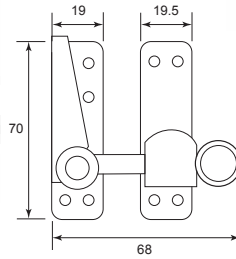

Brass Sash Fastener