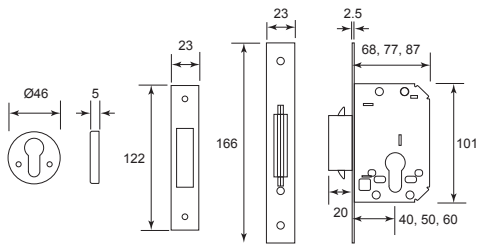

Half Cylinder

Code No. L A B Finish

42	30	12
47	30	12
47	35	12

Privacy Cylinder

Code No. L A B Finish

60	30	30
60	30	30
70	35	35
80	40	40

Half Thumbturn Cylinder

Code No. L A B Finish

42	30	12
42	30	12
47	35	12

Sliding Mortise

- Saw-resistance deadbolt reinforced with tempered steel plates.
- Deadbolt throw: 20mm.
- Steel faceplate and steel plated strike plate.
- Backset (XX): 40mm, 50mm and 60mm.

Code No.	Backset	Finish
SM 6514	40	S/N
SM 7514	40	P/B
SM 6514	50	S/N
* SM 7514	50	P/B
SM 6514	60	S/N
* SM 7514	60	P/B

*c/w double cylinder 50mm

Deadlock Mortise

- Saw-resistance deadbolt reinforced with tempered steel plates.
- Deadbolt throw: 20mm.
- Steel faceplate and steel plated strike plate.
- Backset (XX): 40mm, 50mm and 60mm.