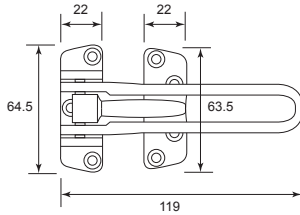

DOOR GUARD

Brass Heavy Duty Door Guard