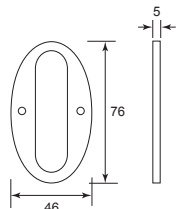

X = Number / Alphabet

Code No.	Number / Alphabet	Finish
BN 712X	1, 2, 3, 4, 5, 6, 7, 8, 9, 0	P/B
BA 712X	A, B, C, D, E, F, G, H, L, T, P, -	P/B