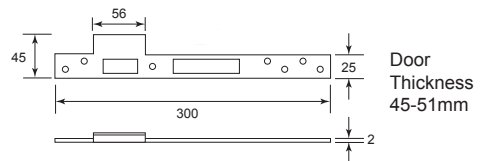

Stainless Steel Striker Plate - Mortise R200