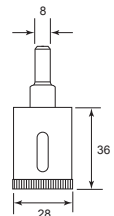

XX = Size

Steel Cassette Flush Bolt

AVAILABLE COLOR:		
 N/P	 A/C	 P/B

Code No.	Size (A)	Material	Finish
FC56XX	6" ,8" , 10" , 12" , 16" , 20"	Steel	N/P
FC57XX	6" ,8" , 10" , 12" , 16" , 20"	Steel	P/B
FC59XX	6" ,8" , 10" , 12" , 16" , 20"	Steel	A/C

XX = Size

Brass Extension Flush Bolt

Code No.	Material	Size	Finish
EFB 4881	Brass	6" - 12"	S/C, P/B, A/B

Stainless Steel Extension Flush Bolt

Code No.	Material	Size	Finish
EFB 4886	Stainless Steel	12"	S/S

Code No.	Material	Size	Finish
WL 16	Stainless Steel SUS 304	6"	S/S

Brass Half Round Surface Bolt

Code No.	Material	Size (A)	Finish
45XX	Brass	3", 4", 6"	S/C, P/B, A/C
45XX	Brass	3", 4", 8"	A/B

XX = Size

Brass Square Bolt

Additional Component
- Hole Saw

Brass Ball Latch**Steel Roller Latch****Brass Ball Catch**

SLIDING DOOR HANDLE

Brass Sliding Door Handle

Stainless Steel Sliding Door Handle

Brass Sliding Door Handle

Brass Sliding Privacy Door Lock**Brass Sliding Edge Pull**