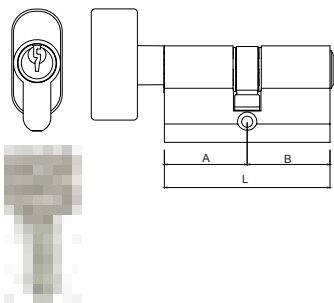

Door viewer c/w closer

NEW

Brass Dummy Profile Cylinder

Brass European Profile Cylinder

Single Cylinder	Code No.	L	A	B	Finish
-----------------	----------	---	---	---	--------

60	30	30
70	35	35
80	40	40
90	45	45
100	50	50