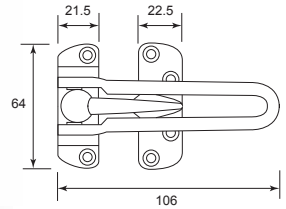

Zinc Alloy Door Guard