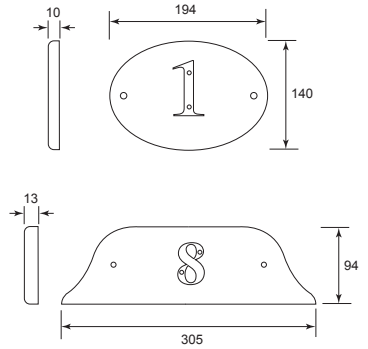

NUMBERING

Wooden Numbering Plate