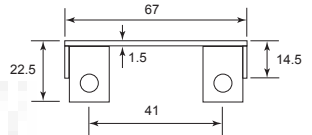

Brass Rebated Part - Cylinder