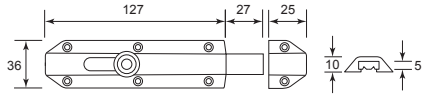

J Type Surface Bolt