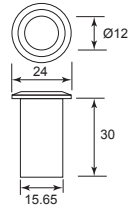

DUST COVER

Brass/Stainless Steel Dust Socket

Brass Dust Socket

Advantages : - Well designed oval shape Dust Socket to solve door expansion problem.

HS28

Additional Component
- Hole Saw