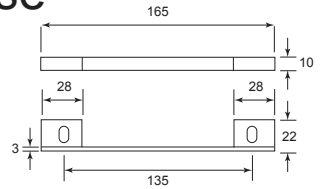

Brass Rebated Part - Mortise