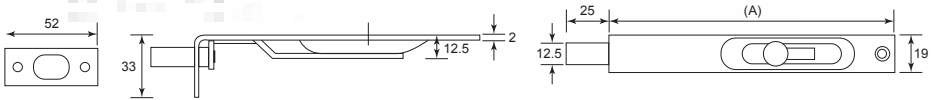

XX = Size

Steel Cassette Flush Bolt

AVAILABLE COLOR:		
 N/P	 A/C	 P/B

Code No.	Size (A)	Material	Finish
FC56XX	6" ,8" , 10" , 12" , 16" , 20"	Steel	N/P
FC57XX	6" ,8" , 10" , 12" , 16" , 20"	Steel	P/B
FC59XX	6" ,8" , 10" , 12" , 16" , 20"	Steel	A/C

XX = Size

Brass Security Flush Bolt

AVAILABLE COLOR:			
 S/C	 P/B	 A/B	 A/C

Code No.	Size (A)	Material	Finish
FS26XX	6", 8", 10", 12"	Brass	S/C
FS27XX	6", 8", 10", 12"	Brass	P/B
FS28XX	6", 8", 10", 12"	Brass	A/B
FS29XX	6", 8", 10", 12"	Brass	A/C