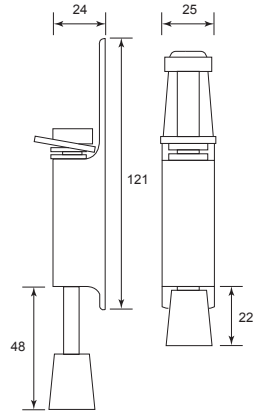

DOOR STOPPER

Zinc Alloy Small Door Stopper - Made In Italy

Code No.	Material	Finish
DS 240	Zinc Alloy	Gold, White