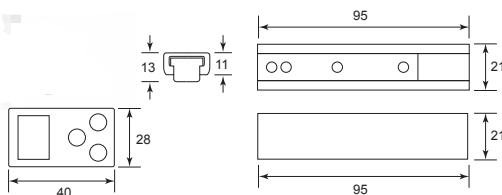

Code No.	Material	Size	Finish
WL 16	Stainless Steel SUS 304	6"	S/S

Brass Half Round Surface Bolt

Code No.	Material	Size (A)	Finish
45XX	Brass	3", 4", 6"	S/C, P/B, A/C
45XX	Brass	3", 4", 8"	A/B

XX = Size

Brass Square Bolt