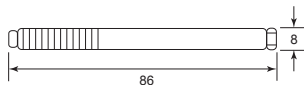

X = Number / Alphabet

Brass Hat & Hook

Brass Hook

Stainless Steel Door Selector

Square Bar - For one sided lever handle fixing

Plastic Striker Box - Black

Cup Handle

Cup Handle Mortise Bolt