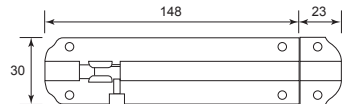

Stainless Steel Spring Surface Bolt

Code No.	Material	Size	Finish
WL 16	Stainless Steel SUS 304	6"	S/S