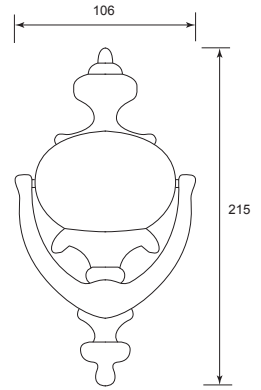

Brass Door Knocker