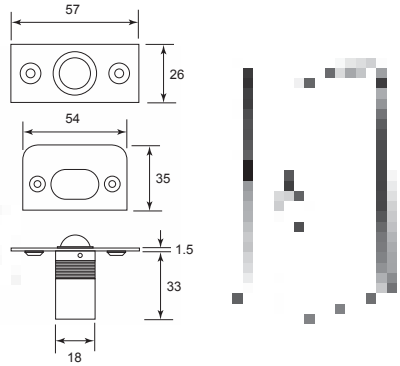

Brass Ball Latch