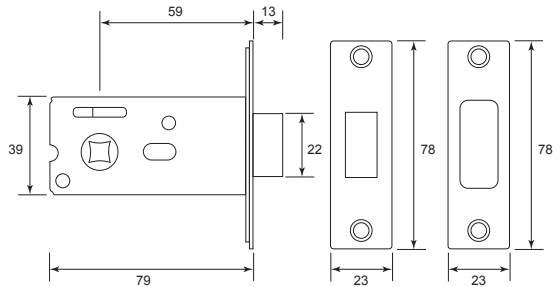

X = Number / Alphabet

Brass Hat & Hook

Brass Hook

Stainless Steel Door Selector

Square Bar - For one sided lever handle fixing

Plastic Striker Box - Black

Cup Handle

Cup Handle Mortise Bolt