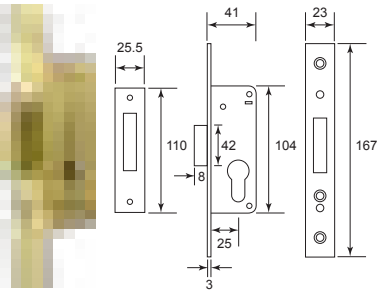

Code No.	Size (A)	Material	Finish
WS 6XX	10", 12"	Brass	S/N
WS 7XX	10", 12"	Brass	P/B
WS 8XX	10", 12"	Brass	A/B

XX = Size

Flush Bolt

Code No.	Size (A)	Material	Finish
FB12XX	12"	Brass	S/B
FB12XX	8", 12"	Brass	P/C
FB12XX	12"	Brass	S/C
FB12XX	6", 8", 12"	Brass	P/B
FB12XX	4", 10", 12"	Brass	A/B
FB12XX	4", 8", 10", 12"	Brass	A/C

XX = Size

J Type Surface Bolt

Tower Bolt Temple

Mortise Flush Bolt

Stainless Steel U-Shape Lever Handle

**U-SHAPE LEVER HANDLE**

Brass Narrow Mortise Lock

Jimmy Proof Cylinder Deadlock

Rim Deadlock

Estech S/S Toilet Bolt

Brass Key Blank

**SAFLINK BRASS
KEY BLANK**

Deadlock Mortise

**YALE
DEADLOCK MORTISE**

**ESTECH
DEADLOCK MORTISE**

Dekko Toilet Indicator Bolt