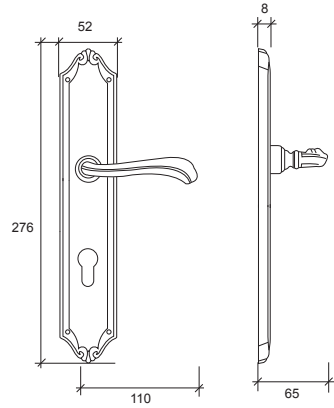

Solid Brass Lever Handle on Plate